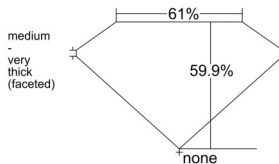

GIA®

FACSIMILE

GIA REPORT 1555196770

Verify this report at GIA.edu

GIA NATURAL DIAMOND DOSSIER®

May 06, 2026
GIA Report Number 1555196770
Shape and Cutting Style ..... Pear Brilliant
Measurements ..... 7.96 x 5.00 x 3.00 mm

GRADING RESULTS

Carat Weight ..... 0.70 carat
Color Grade ..... J
Clarity Grade SI2

ADDITIONAL GRADING INFORMATION

Polish ..... Excellent
Symmetry ..... Very Good
Fluorescence ..... Faint
Clarity Characteristics ..... Cloud, Indented Natural
Inscription(s): GIA 1555196770

PROPORTIONS

Profile not to actual proportions

GRADING SCALES

GIA COLOR SCALE		GIA CLARITY SCALE	
COLORLESS	D	VERY VERY SLIGHTLY INCLUDED	FLAWLESS
	E		INTERNALLY FLAWLESS
	F		VVS₁
	G		VVS₂
	H		VS₁
	I		VS₂
	J		SI₁
	K		SI₂
	L		I₁
	M		I₂
NEAR COLORLESS	N	SLIGHTLY INCLUDED	I₃
	O		
	P		
	Q		
FAINT	R	INCLUDED	
	S		
	T		
	U		
VERT LIGHT	V		
	W		
	X		
	Y		
LIGHT	Z