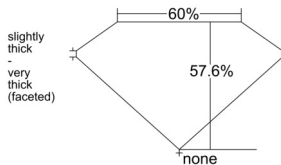

GIA®

FACSIMILE

GIA REPORT 1559202543

Verify this report at GIA.edu

GIA NATURAL DIAMOND DOSSIER®

May 08, 2026
GIA Report Number 1559202543
Shape and Cutting Style ..... Marquise Brilliant
Measurements ..... 10.56 x 4.70 x 2.71 mm

GRADING RESULTS

Carat Weight ..... 0.81 carat
Color Grade ..... D
Clarity Grade ..... Flawless

ADDITIONAL GRADING INFORMATION

Polish ..... Excellent
Symmetry ..... Very Good
Fluorescence ..... None
Clarity Characteristics ..... None
Inscription(s): GIA 1559202543

PROPORTIONS

Profile not to actual proportions

GRADING SCALES

GIA COLOR SCALE		GIA CLARITY SCALE			
COLORLESS	D	VERY VERY SLIGHTLY INCLUDED	FLAWLESS		
	E		INTERNALLY FLAWLESS		
	F		VVS₁		
	G		VVS₂		
	NEAR COLORLESS	H	VERY SLIGHTLY INCLUDED	VS₁	
		I		VS₂	
		FAINT	J	SLIGHTLY INCLUDED	SI₁
			K		SI₂
	L		I₁		
	VERT LIGHT		M	INCLUDED	I₂
N			I₃		
O					
P					
LIGHT	Q				
	R				
	S				
	T				
	U				
	V				
W					
X					
Y					
Z