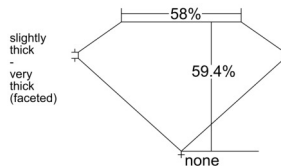

GIA®

FACSIMILE

GIA REPORT 1559279890

Verify this report at GIA.edu

GIA NATURAL DIAMOND DOSSIER®

May 16, 2026
GIA Report Number 1559279890
Shape and Cutting Style ..... Heart Brilliant
Measurements ..... 4.72 x 5.12 x 3.04 mm

GRADING RESULTS

Carat Weight ..... 0.42 carat
Color Grade ..... F
Clarity Grade SI1

ADDITIONAL GRADING INFORMATION

Polish ..... Excellent
Symmetry ..... Very Good
Fluorescence ..... None
Clarity Characteristics ..... Feather, Crystal
Inscription(s): GIA 1559279890

PROPORTIONS

Profile not to actual proportions

GRADING SCALES

GIA COLOR SCALE		GIA CLARITY SCALE			
COLORLESS	D	VERY VERY SLIGHTLY INCLUDED	FLAWLESS		
	E		INTERNALLY FLAWLESS		
	F	VERY SLIGHTLY INCLUDED	VVS₁		
	G		VVS₂		
	H		VS₁		
	NEAR COLORLESS	I	SLIGHTLY INCLUDED	VS₂	
		J		SI₁	
		FAINT	K	INCLUDED	SI₂
			L		I₁
			M		I₂
VERT LIGHT	N	INCLUDED	I₃		
	O				
	P				
	Q				
	R				
LIGHT	S				
	T				
	U				
	V				
	W				
X					
Y					
Z