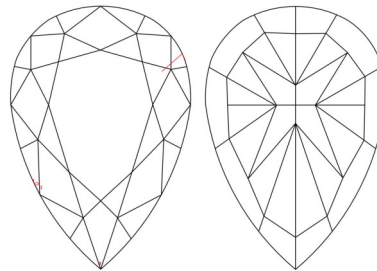

Carat Weight ..... 1.51 carat  
 Color Grade ..... Fancy Deep Brownish Yellow  
 Color Origin ..... Natural  
 Color Distribution ..... Even  
 Clarity Grade ..... VS2  
 Proportions:

Profile not to actual proportions

ADDITIONAL INFORMATION

GIA COLORED DIAMOND SCALE

Illustration of GIA fancy color grade interrelationships

GIA CLARITY SCALE

FLAWLESS
INTERNALLY FLAWLESS
VVS <sub>1</sub>
VVS <sub>2</sub>
VS <sub>1</sub>
VS <sub>2</sub>
SI <sub>1</sub>
SI <sub>2</sub>
I <sub>1</sub>
I <sub>2</sub>
I <sub>3</sub>

CLARITY CHARACTERISTICS

KEY TO SYMBOLS\*

-  Feather
-  Crystal
-  Pinpoint

\* Red symbols denote internal characteristics (inclusions). Green or black symbols denote external characteristics (blemishes). Diagram is an approximate representation of the diamond, and symbols shown indicate type, position, and approximate size of clarity characteristics. All clarity characteristics may not be shown. Details of finish are not shown.