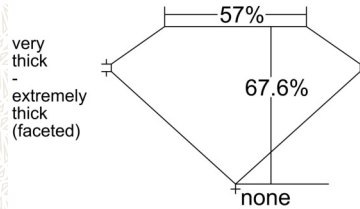

GIA NATURAL COLORED DIAMOND REPORT

June 13, 2025  
 Report Type ..... Grading Report  
 GIA Report Number ..... 2233600009  
 Shape and Cutting Style ..... Pear Modified Brilliant  
 Measurements ..... 9.29 x 5.72 x 3.87 mm

Carat Weight ..... 1.51 carat  
 Color Grade ..... Fancy Deep Brownish Yellow  
 Color Origin ..... Natural  
 Color Distribution ..... Even  
 Clarity Grade ..... VS2  
 Proportions:

Profile not to actual proportions

CLARITY CHARACTERISTICS

KEY TO SYMBOLS\*

-  Feather
-  Crystal
-  Pinpoint

\* Red symbols denote internal characteristics (inclusions). Green or black symbols denote external characteristics (blemishes). Diagram is an approximate representation of the diamond, and symbols shown indicate type, position, and approximate size of clarity characteristics. All clarity characteristics may not be shown. Details of finish are not shown.