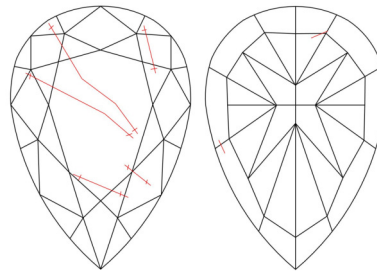

Carat Weight ..... 1.22 carat  
 Color Grade ..... Fancy Vivid Yellow  
 Color Origin ..... Natural  
 Color Distribution ..... Even  
 Clarity Grade ..... SI1  
 Proportions:

Profile not to actual proportions

GIA COLORED DIAMOND SCALE

Illustration of GIA fancy color grade interrelationships

GIA CLARITY SCALE

FLAWLESS
INTERNALLY FLAWLESS
VVS <sub>1</sub>
VVS <sub>2</sub>
VS <sub>1</sub>
VS <sub>2</sub>
SI <sub>1</sub>
SI <sub>2</sub>
I <sub>1</sub>
I <sub>2</sub>
I <sub>3</sub>

CLARITY CHARACTERISTICS

KEY TO SYMBOLS\*

-  Twinning Wisp
-  Feather

\* Red symbols denote internal characteristics (inclusions). Green or black symbols denote external characteristics (blemishes). Diagram is an approximate representation of the diamond, and symbols shown indicate type, position, and approximate size of clarity characteristics. All clarity characteristics may not be shown. Details of finish are not shown.