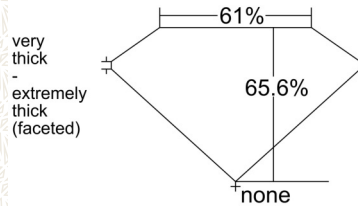

GIA NATURAL COLORED DIAMOND REPORT

November 07, 2025  
 Report Type ..... Grading Report  
 GIA Report Number ..... 2235774879  
 Shape and Cutting Style ..... Pear Modified Brilliant  
 Measurements ..... 8.96 x 5.25 x 3.45 mm

Carat Weight ..... 1.22 carat  
 Color Grade ..... Fancy Vivid Yellow  
 Color Origin ..... Natural  
 Color Distribution ..... Even  
 Clarity Grade ..... SI1  
 Proportions:

Profile not to actual proportions

CLARITY CHARACTERISTICS

KEY TO SYMBOLS\*

-  Twinning Wisp
-  Feather

\* Red symbols denote internal characteristics (inclusions). Green or black symbols denote external characteristics (blemishes). Diagram is an approximate representation of the diamond, and symbols shown indicate type, position, and approximate size of clarity characteristics. All clarity characteristics may not be shown. Details of finish are not shown.