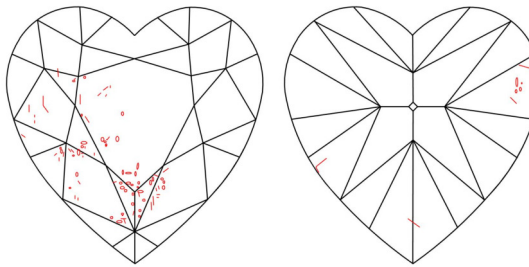

GIA NATURAL COLORED DIAMOND REPORT

October 09, 2025
 Report Type Grading Report
 GIA Report Number 2537357826
 Shape and Cutting Style Heart Modified Brilliant
 Measurements 4.99 x 5.63 x 3.43 mm

Carat Weight 0.72 carat
 Color Grade Fancy Brownish Greenish Yellow
 Color Origin Natural
 Color Distribution Even
 Clarity Grade SI1
 Proportions:

Profile not to actual proportions

Polish Excellent
 Symmetry Excellent
 Fluorescence Strong White
 Inscription(s): GIA 2537357826

Comments: The color of this stone changes temporarily when gently heated, or when left in darkness for a period of time and is known in the trade as "CHAMELEON". Clouds are not shown. Pinpoints are not shown.

ADDITIONAL INFORMATION

GIA COLORED DIAMOND SCALE

Illustration of GIA fancy color grade interrelationships

GIA CLARITY SCALE

FLAWLESS
INTERNALLY FLAWLESS
VVS ₁
VVS ₂
VS ₁
VS ₂
SI ₁
SI ₂
I ₁
I ₂
I ₃

VERY VERY SLIGHTLY INCLUDED
 VERY SLIGHTLY INCLUDED
 SLIGHTLY INCLUDED
 INCLUDED

CLARITY CHARACTERISTICS

KEY TO SYMBOLS*

- Crystal
- ~ Feather
- ∧ Needle

* Red symbols denote internal characteristics (inclusions). Green or black symbols denote external characteristics (blemishes). Diagram is an approximate representation of the diamond, and symbols shown indicate type, position, and approximate size of clarity characteristics. All clarity characteristics may not be shown. Details of finish are not shown.