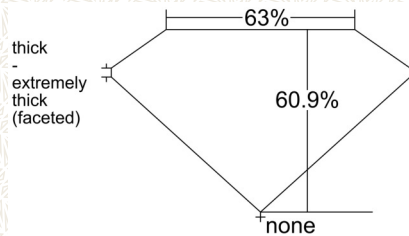

GIA NATURAL COLORED DIAMOND REPORT

October 09, 2025
 Report Type Grading Report
 GIA Report Number 2537357826
 Shape and Cutting Style Heart Modified Brilliant
 Measurements 4.99 x 5.63 x 3.43 mm

Carat Weight 0.72 carat
 Color Grade Fancy Brownish Greenish Yellow
 Color Origin Natural
 Color Distribution Even
 Clarity Grade SI1
 Proportions:

Profile not to actual proportions

Polish Excellent
 Symmetry Excellent
 Fluorescence Strong White
 Inscription(s): GIA 2537357826

Comments: The color of this stone changes temporarily when gently heated, or when left in darkness for a period of time and is known in the trade as "CHAMELEON". Clouds are not shown. Pinpoints are not shown.

ADDITIONAL INFORMATION

GIA COLORED DIAMOND SCALE

Illustration of GIA fancy color grade interrelationships

GIA CLARITY SCALE

FLAWLESS
INTERNALLY FLAWLESS
VVS ₁
VVS ₂
VS ₁
VS ₂
SI ₁
SI ₂
I ₁
I ₂
I ₃

VERY VERY SLIGHTLY INCLUDED
 VERY SLIGHTLY INCLUDED
 SLIGHTLY INCLUDED
 INCLUDED

CLARITY CHARACTERISTICS

KEY TO SYMBOLS*

- Crystal
- ~ Feather
- ∧ Needle

* Red symbols denote internal characteristics (inclusions). Green or black symbols denote external characteristics (blemishes). Diagram is an approximate representation of the diamond, and symbols shown indicate type, position, and approximate size of clarity characteristics. All clarity characteristics may not be shown. Details of finish are not shown.