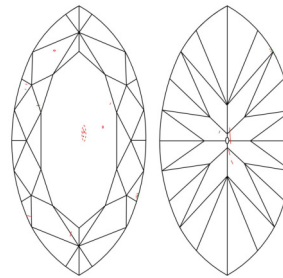

GIA NATURAL DIAMOND GRADING REPORT

May 20, 2026
GIA Report Number 2557308964
Shape and Cutting Style Marquise Brilliant
Measurements 11.56 x 5.18 x 2.90 mm

GRADING RESULTS

Carat Weight 1.01 carat
Color Grade F
Clarity Grade VS2

ADDITIONAL GRADING INFORMATION

Polish Excellent
Symmetry Very Good
Fluorescence None
Inscription(s): GIA 2557308964

Comments: Additional clouds, pinpoints and surface graining are not shown.

PROPORTIONS

Profile not to actual proportions

CLARITY CHARACTERISTICS

KEY TO SYMBOLS*

- Cloud
- Feather
- Crystal
- Needle
- Indented Natural

* Red symbols denote internal characteristics (inclusions). Green or black symbols denote external characteristics (blemishes). Diagram is an approximate representation of the diamond, and symbols shown indicate type, position, and approximate size of clarity characteristics. All clarity characteristics may not be shown. Details of finish are not shown.