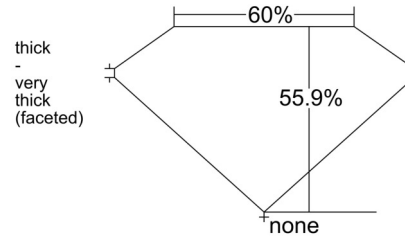

PROPORTIONS

Profile not to actual proportions