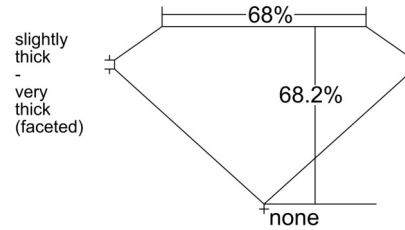

GIA NATURAL DIAMOND GRADING REPORT

May 22, 2026
 GIA Report Number 2557311890
 Shape and Cutting Style Cushion Modified Brilliant
 Measurements 11.12 x 7.19 x 4.90 mm

GRADING RESULTS

Carat Weight 3.00 carat
 Color Grade F
 Clarity Grade VS2

ADDITIONAL GRADING INFORMATION

Polish Excellent
 Symmetry Very Good
 Fluorescence None
 Inscription(s): GIA 2557311890
Comments: Additional pinpoints are not shown.

PROPORTIONS

Profile not to actual proportions

CLARITY CHARACTERISTICS

KEY TO SYMBOLS*

-  Feather
-  Knot
-  Cloud
-  Needle
-  Pinpoint
-  Extra Facet
-  Indented Natural

* Red symbols denote internal characteristics (inclusions). Green or black symbols denote external characteristics (blemishes). Diagram is an approximate representation of the diamond, and symbols shown indicate type, position, and approximate size of clarity characteristics. All clarity characteristics may not be shown. Details of finish are not shown.