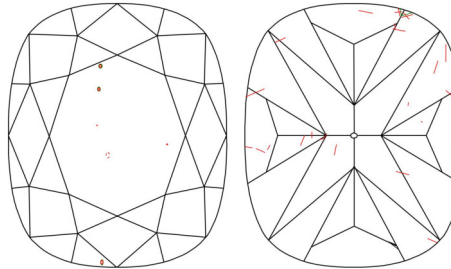

GIA NATURAL DIAMOND GRADING REPORT

May 22, 2026
 GIA Report Number 2557311890
 Shape and Cutting Style Cushion Modified Brilliant
 Measurements 11.12 x 7.19 x 4.90 mm

GRADING RESULTS

Carat Weight 3.00 carat
 Color Grade F
 Clarity Grade VS2

ADDITIONAL GRADING INFORMATION

Polish Excellent
 Symmetry Very Good
 Fluorescence None
 Inscription(s): GIA 2557311890
Comments: Additional pinpoints are not shown.

PROPORTIONS

Profile not to actual proportions

CLARITY CHARACTERISTICS

KEY TO SYMBOLS*

-  Feather
-  Knot
-  Cloud
-  Needle
-  Pinpoint
-  Extra Facet
-  Indented Natural

* Red symbols denote internal characteristics (inclusions). Green or black symbols denote external characteristics (blemishes). Diagram is an approximate representation of the diamond, and symbols shown indicate type, position, and approximate size of clarity characteristics. All clarity characteristics may not be shown. Details of finish are not shown.