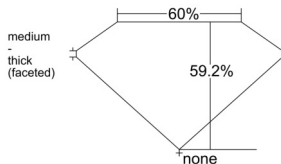

GIA®

FACSIMILE

GIA REPORT 2558279912

Verify this report at GIA.edu

GIA NATURAL DIAMOND DOSSIER®

May 16, 2026
GIA Report Number 2558279912
Shape and Cutting Style ..... Heart Brilliant
Measurements ..... 4.82 x 5.47 x 3.24 mm

GRADING RESULTS

Carat Weight ..... 0.50 carat
Color Grade ..... G
Clarity Grade SI1

ADDITIONAL GRADING INFORMATION

Polish ..... Excellent
Symmetry ..... Very Good
Fluorescence ..... None
Clarity Characteristics ..... Cloud, Indented Natural
Inscription(s): GIA 2558279912

PROPORTIONS

Profile not to actual proportions

GRADING SCALES

GIA COLOR SCALE		GIA CLARITY SCALE			
COLORLESS	D	VERY VERY SLIGHTLY INCLUDED	FLAWLESS		
	E		INTERNALLY FLAWLESS		
	F	VERY SLIGHTLY INCLUDED	VVS₁		
	G		VVS₂		
	H		VS₁		
	NEAR COLORLESS	I	SLIGHTLY INCLUDED	VS₂	
		J		SI₁	
		FAINT	K	INCLUDED	SI₂
			L		I₁
			M		I₂
VERT LIGHT	N	LIGHT	I₃		
	O				
	P				
	Q				
	R