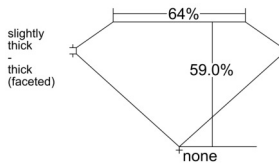

GIA®

FACSIMILE

GIA REPORT 3555209386

Verify this report at GIA.edu

GIA NATURAL DIAMOND DOSSIER®

May 08, 2026
GIA Report Number 3555209386
Shape and Cutting Style ..... Heart Brilliant
Measurements ..... 4.77 x 5.47 x 3.23 mm

GRADING RESULTS

Carat Weight ..... 0.51 carat
Color Grade ..... G
Clarity Grade SI2

ADDITIONAL GRADING INFORMATION

Polish ..... Excellent
Symmetry ..... Very Good
Fluorescence ..... None
Clarity Characteristics ..... Feather, Cloud
Inscription(s): GIA 3555209386

PROPORTIONS

Profile not to actual proportions

GRADING SCALES

GIA COLOR SCALE		GIA CLARITY SCALE	
COLORLESS	D	VERY VERY SLIGHTLY INCLUDED	FLAWLESS
	E		INTERNALLY FLAWLESS
	F		VVS₁
	G		VVS₂
	H		VS₁
	I		VS₂
	J		SI₁
	K		SI₂
	L		I₁
	M		I₂
NEAR COLORLESS	N	SLIGHTLY INCLUDED	I₃
	O		
	P		
	Q		
FAINT	R	INCLUDED	
	S		
	T		
	U		
VERT LIGHT	V	INCLUDED	
	W		
	X		
	Y		
LIGHT	Z