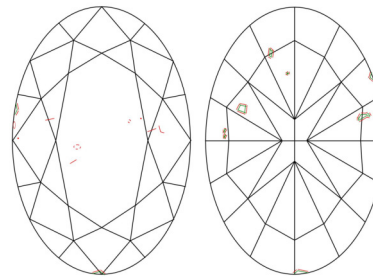

Carat Weight ..... 3.01 carat  
 Color Grade ..... Fancy Deep Brown-Yellow  
 Color Origin ..... Natural  
 Color Distribution ..... Even  
 Clarity Grade ..... SI1  
 Proportions:

Profile not to actual proportions

GIA COLORED DIAMOND SCALE

Illustration of GIA fancy color grade interrelationships

GIA CLARITY SCALE

FLAWLESS
INTERNALLY FLAWLESS
VVS <sub>1</sub>
VVS <sub>2</sub>
VS <sub>1</sub>
VS <sub>2</sub>
SI <sub>1</sub>
SI <sub>2</sub>
I <sub>1</sub>
I <sub>2</sub>
I <sub>3</sub>

CLARITY CHARACTERISTICS

KEY TO SYMBOLS\*

- Indented Natural
- Pinpoint
- Crystal
- Feather
- Cloud

\* Red symbols denote internal characteristics (inclusions). Green or black symbols denote external characteristics (blemishes). Diagram is an approximate representation of the diamond, and symbols shown indicate type, position, and approximate size of clarity characteristics. All clarity characteristics may not be shown. Details of finish are not shown.