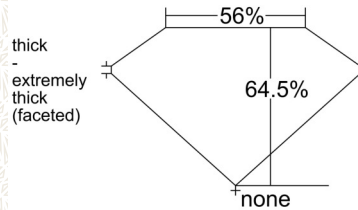

GIA NATURAL COLORED DIAMOND REPORT

January 15, 2026  
 Report Type ..... Grading Report  
 GIA Report Number ..... 5546257209  
 Shape and Cutting Style ..... Oval Modified Brilliant  
 Measurements ..... 10.67 x 7.32 x 4.72 mm

Carat Weight ..... 3.01 carat  
 Color Grade ..... Fancy Deep Brown-Yellow  
 Color Origin ..... Natural  
 Color Distribution ..... Even  
 Clarity Grade ..... SI1  
 Proportions:

Profile not to actual proportions