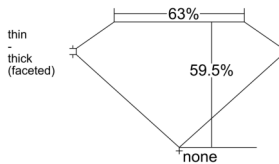

GIA®

FACSIMILE

GIA REPORT 5556209380

Verify this report at GIA.edu

GIA NATURAL DIAMOND DOSSIER®

May 08, 2026
GIA Report Number 5556209380
Shape and Cutting Style ..... Heart Brilliant
Measurements ..... 4.89 x 5.48 x 3.26 mm

GRADING RESULTS

Carat Weight ..... 0.50 carat
Color Grade ..... F
Clarity Grade SI2

ADDITIONAL GRADING INFORMATION

Polish ..... Excellent
Symmetry ..... Excellent
Fluorescence ..... None
Clarity Characteristics ..... Feather, Cloud
Inscription(s): GIA 5556209380

PROPORTIONS

Profile not to actual proportions

GRADING SCALES

GIA COLOR SCALE		GIA CLARITY SCALE			
COLORLESS	D	VERY VERY SLIGHTLY INCLUDED	FLAWLESS		
	E		INTERNALLY FLAWLESS		
	F	VERY SLIGHTLY INCLUDED	VVS₁		
	G		VVS₂		
	H		VS₁		
	NEAR COLORLESS	I	SLIGHTLY INCLUDED	VS₂	
		J		SI₁	
		FAINT	K	INCLUDED	SI₂
			L		I₁
			M		I₂
VERT LIGHT	N	I₃			
	O				
	P				
	Q				
	R				
LIGHT	S				
	T				
	U				
	V				
	W				
	X				
	Y				
	Z