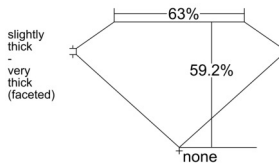

GIA®

FACSIMILE

GIA REPORT 5556232738

Verify this report at GIA.edu

GIA NATURAL DIAMOND DOSSIER®

May 12, 2026
GIA Report Number 5556232738
Shape and Cutting Style ..... Heart Brilliant
Measurements ..... 6.02 x 6.74 x 3.99 mm

GRADING RESULTS

Carat Weight ..... 0.90 carat
Color Grade ..... G
Clarity Grade SI1

ADDITIONAL GRADING INFORMATION

Polish ..... Excellent
Symmetry ..... Excellent
Fluorescence ..... None
Clarity Characteristics ..... Feather, Cloud, Crystal
Inspection(s): GIA 5556232738

PROPORTIONS

Profile not to actual proportions

GRADING SCALES

GIA COLOR SCALE		GIA CLARITY SCALE			
COLORLESS	D	VERY VERY SLIGHTLY INCLUDED	FLAWLESS		
	E		INTERNALLY FLAWLESS		
	F	VERY SLIGHTLY INCLUDED	VVS₁		
	G		VVS₂		
	H		VS₁		
	NEAR COLORLESS	I	SLIGHTLY INCLUDED	VS₂	
		J		SI₁	
		FAINT	K	INCLUDED	SI₂
			L		I₁
			M		I₂
VERT LIGHT	N	LIGHT	I₃		
	O				
	P				
	Q				
	R