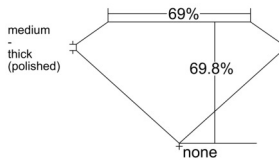

GIA®

FACSIMILE

GIA REPORT 6431004224

Verify this report at GIA.edu

GIA NATURAL DIAMOND DOSSIER®

December 19, 2025
GIA Report Number **6431004224**
Shape and Cutting Style **Round-Cornered Rectangular Modified Brilliant**
Measurements ..... **6.55 x 4.39 x 3.06 mm**

GRADING RESULTS

Carat Weight ..... **0.91 carat**
Color Grade ..... **E**
Clarity Grade **VVS1**

ADDITIONAL GRADING INFORMATION

Polish ..... **Excellent**
Symmetry ..... **Very Good**
Fluorescence ..... **Faint**
Clarity Characteristics ..... **Pinpoint**
Inscription(s): **GIA 6431004224**

PROPORTIONS

Profile not to actual proportions

GRADING SCALES

GIA COLOR SCALE		GIA CLARITY SCALE			
COLORLESS	D	VERY VERY SLIGHTLY INCLUDED	FLAWLESS		
	E		INTERNALLY FLAWLESS		
	F		VVS₁		
	G		VVS₂		
	NEAR COLORLESS	H	VERY SLIGHTLY INCLUDED	VS₁	
		I		VS₂	
		FAINT	J	SLIGHTLY INCLUDED	S₁
			K		S₂
	L		INCLUDED		I₁
	M			I₂	
N	I₃				
VERTICALLY COLORLESS	O				
	P				
	Q				
	R				
	S				
	T				
	U				
	V				
W					
X					
Y					
Z