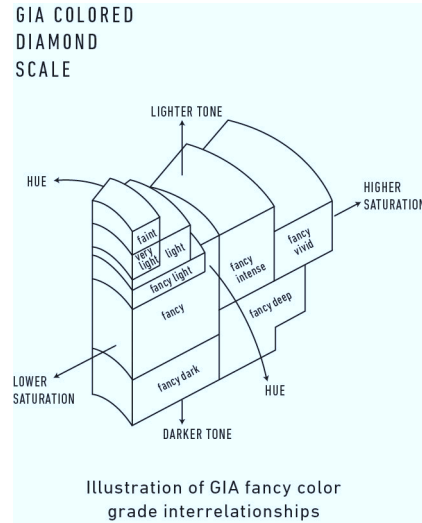

Verify this report at GIA.edu

GIA NATURAL COLORED DIAMOND REPORT

March 03, 2023
Report Type ..... **Identification and Origin Report**
GIA Report Number **6455727647**
Shape and Cutting Style ..... **Oval Brilliant**
Measurements ..... **9.62 x 6.93 x 4.50 mm**
Carat Weight ..... **2.00 carat**
Color Grade ..... **Fancy White**
Color Origin ..... **Natural**
Color Distribution ..... **Even**
Inscription(s): GIA 6455727647

ADDITIONAL INFORMATION

The results documented in this report refer only to the diamond described, and were obtained using the techniques and equipment available to GIA at the time of examination. This report is not a guarantee or valuation. For additional information and important limitations and disclaimers, please see GIA.edu/terms or call +1 800 421 7250 or +1 760 603 4500. ©2023 Gemological Institute of America, Inc.

reportcheck.gia.edu

THE SECURITY FEATURES IN THIS DOCUMENT, INCLUDING THE HOLOGRAM, SECURITY SCREEN AND MICROPRINT LINES, IN ADDITION TO THOSE NOT LISTED, EXCEED DOCUMENT SECURITY INDUSTRY GUIDELINES.