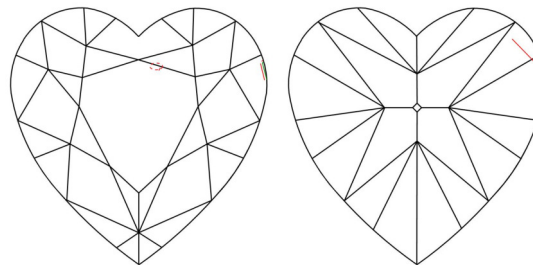

GIA NATURAL COLORED DIAMOND REPORT

February 13, 2025
 Report Type Grading Report
 GIA Report Number 6512309596
 Shape and Cutting Style Heart Modified Brilliant
 Measurements 5.39 x 6.10 x 3.32 mm

Carat Weight 0.81 carat
 Color Grade Fancy Dark Brown
 Color Origin Natural
 Color Distribution Even
 Clarity Grade VS1
 Proportions:

Profile not to actual proportions

Polish Excellent
 Symmetry Excellent
 Fluorescence None
 Inscription(s): GIA 6512309596

Comments: Internal graining is not shown.

ADDITIONAL INFORMATION

GIA COLORED DIAMOND SCALE

Illustration of GIA fancy color grade interrelationships

GIA CLARITY SCALE

FLAWLESS
INTERNALLY FLAWLESS
VVS ₁
VVS ₂
VS ₁
VS ₂
SI ₁
SI ₂
I ₁
I ₂
I ₃

VERY VERY SLIGHTLY INCLUDED

VERY SLIGHTLY INCLUDED

SLIGHTLY INCLUDED

INCLUDED

CLARITY CHARACTERISTICS

KEY TO SYMBOLS*

- Feather
- Cloud
- Needle
- Indented Natural

* Red symbols denote internal characteristics (inclusions). Green or black symbols denote external characteristics (blemishes). Diagram is an approximate representation of the diamond, and symbols shown indicate type, position, and approximate size of clarity characteristics. All clarity characteristics may not be shown. Details of finish are not shown.