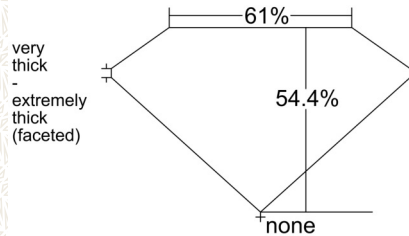

GIA NATURAL COLORED DIAMOND REPORT

February 13, 2025
 Report Type Grading Report
 GIA Report Number 6512309596
 Shape and Cutting Style Heart Modified Brilliant
 Measurements 5.39 x 6.10 x 3.32 mm

Carat Weight 0.81 carat
 Color Grade Fancy Dark Brown
 Color Origin Natural
 Color Distribution Even
 Clarity Grade VS1
 Proportions:

Profile not to actual proportions

Polish Excellent
 Symmetry Excellent
 Fluorescence None
 Inscription(s): GIA 6512309596

Comments: Internal graining is not shown.

ADDITIONAL INFORMATION

GIA COLORED DIAMOND SCALE

Illustration of GIA fancy color grade interrelationships

GIA CLARITY SCALE

FLAWLESS
INTERNALLY FLAWLESS
VVS ₁
VVS ₂
VS ₁
VS ₂
SI ₁
SI ₂
I ₁
I ₂
I ₃

VERY VERY SLIGHTLY INCLUDED

VERY SLIGHTLY INCLUDED

SLIGHTLY INCLUDED

INCLUDED

CLARITY CHARACTERISTICS

KEY TO SYMBOLS*

- Feather
- Cloud
- Needle
- Indented Natural

* Red symbols denote internal characteristics (inclusions). Green or black symbols denote external characteristics (blemishes). Diagram is an approximate representation of the diamond, and symbols shown indicate type, position, and approximate size of clarity characteristics. All clarity characteristics may not be shown. Details of finish are not shown.