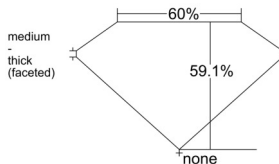

GIA®

FACSIMILE

GIA REPORT 6531078661

Verify this report at GIA.edu

GIA NATURAL DIAMOND DOSSIER®

August 11, 2025
GIA Report Number 6531078661
Shape and Cutting Style ..... Heart Brilliant
Measurements ..... 4.87 x 5.50 x 3.25 mm

GRADING RESULTS

Carat Weight ..... 0.51 carat
Color Grade ..... G
Clarity Grade VVS1

ADDITIONAL GRADING INFORMATION

Polish ..... Excellent
Symmetry ..... Very Good
Fluorescence ..... Very Strong Blue
Clarity Characteristics ..... Feather
Inscription(s): GIA 6531078661

PROPORTIONS

Profile not to actual proportions

GRADING SCALES

GIA COLOR SCALE		GIA CLARITY SCALE			
COLORLESS	D	VERY VERY SLIGHTLY INCLUDED	FLAWLESS		
	E		INTERNALLY FLAWLESS		
	F	VERY SLIGHTLY INCLUDED	VVS₁		
	G		VVS₂		
	H		VS₁		
	NEAR COLORLESS	I	SLIGHTLY INCLUDED	VS₂	
		J		SI₁	
		FAINT	K	INCLUDED	SI₂
			L		I₁
			M		I₂
VERT LIGHT	N	LIGHT	I₃		
	O				
	P				
	Q				
	R