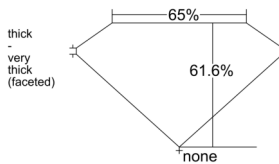

GIA®

FACSIMILE

GIA REPORT 6541868066

Verify this report at GIA.edu

GIA NATURAL DIAMOND DOSSIER®

March 24, 2026
GIA Report Number **6541868066**
Shape and Cutting Style ..... **Marquise Brilliant**
Measurements ..... **9.31 x 4.47 x 2.75 mm**

GRADING RESULTS

Carat Weight ..... **0.70 carat**
Color Grade ..... **D**
Clarity Grade ..... **Flawless**

ADDITIONAL GRADING INFORMATION

Polish ..... **Excellent**
Symmetry ..... **Very Good**
Fluorescence ..... **None**
Clarity Characteristics ..... **None**
Inscription(s): **GIA 6541868066**

PROPORTIONS

Profile not to actual proportions

GRADING SCALES

GIA COLOR SCALE		GIA CLARITY SCALE			
COLORLESS	D	VERY VERY SLIGHTLY INCLUDED	FLAWLESS		
	E		INTERNALLY FLAWLESS		
	F	VERY SLIGHTLY INCLUDED	VVS₁		
	G		VVS₂		
	H		VS₁		
	NEAR COLORLESS	I	SLIGHTLY INCLUDED	VS₂	
		J		SI₁	
		FAINT	K	INCLUDED	SI₂
			L		I₁
			M		I₂
VERT LIGHT	N	LIGHT	I₃		
	O				
	P				
	Q				
	R