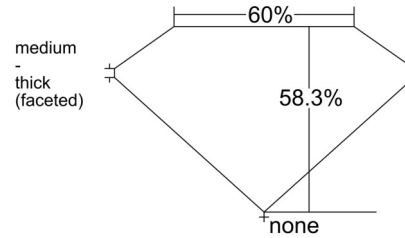

GIA NATURAL DIAMOND GRADING REPORT

December 17, 2025
 GIA Report Number 6542023475
 Shape and Cutting Style Heart Brilliant
 Measurements 8.95 x 10.26 x 5.98 mm

GRADING RESULTS

Carat Weight 3.18 carat
 Color Grade D
 Clarity Grade Flawless

ADDITIONAL GRADING INFORMATION

Polish Excellent
 Symmetry Excellent
 Fluorescence None
 Inscription(s): GIA 6542023475

PROPORTIONS

Profile not to actual proportions

CLARITY CHARACTERISTICS

GRADING SCALES

GIA COLOR SCALE		GIA CLARITY SCALE		
COLOURLESS	D	VERY VERY SLIGHTLY INCLUDED	FLAWLESS	
	E		FLAWLESS	
	F		FLAWLESS	
NEAR COLOURLESS	G		VERY SLIGHTLY INCLUDED	INTERNALLY FLAWLESS
	H			VVS ₁
	I			VVS ₂
FANT	J		VERY SLIGHTLY INCLUDED	VS ₁
	K			VS ₂
	L			VS ₂
VERY LIGHT	M		SLIGHTLY INCLUDED	SI ₁
	N	SI ₂		
	O	INCLUDED	I ₁	
	P		I ₂	
	Q		I ₃	
	R			
	S			
LIGHT	T			
	U			
	V			
	W			
	X			
	Y			
	Z			