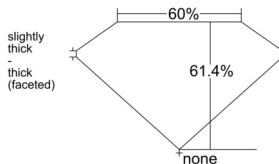

GIA®

FACSIMILE

GIA REPORT 6542928436

Verify this report at GIA.edu

GIA NATURAL DIAMOND DOSSIER®

March 31, 2026
GIA Report Number 6542928436
Shape and Cutting Style ..... Marquise Brilliant
Measurements ..... 8.49 x 4.08 x 2.50 mm

GRADING RESULTS

Carat Weight ..... 0.51 carat
Color Grade ..... D
Clarity Grade ..... Flawless

ADDITIONAL GRADING INFORMATION

Polish ..... Excellent
Symmetry ..... Excellent
Fluorescence ..... None
Clarity Characteristics ..... None
Inscription(s): GIA 6542928436

PROPORTIONS

Profile not to actual proportions

GRADING SCALES

GIA COLOR SCALE		GIA CLARITY SCALE	
COLORLESS	D	VERY VERY SLIGHTLY INCLUDED	FLAWLESS
	E		INTERNALLY FLAWLESS
	F		VVS₁
	G		VVS₂
	H		VS₁
	I		VS₂
	J		SI₁
	K		SI₂
	L		I₁
	M		I₂
NEAR COLORLESS	N	SLIGHTLY INCLUDED	I₃
	O		
	P		
	Q		
FAINT	R		
	S		
	T		
	U		
VERT LIGHT	V		
	W		
	X		
	Y		
LIGHT	Z