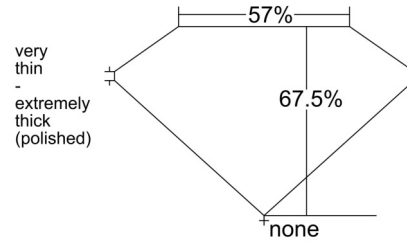

GIA NATURAL DIAMOND GRADING REPORT

May 21, 2026
 GIA Report Number 6551308568
 Shape and Cutting Style Cut-Cornered Rectangular
 Modified Brilliant
 Measurements 7.27 x 5.19 x 3.51 mm

GRADING RESULTS

Carat Weight 1.20 carat
 Color Grade J
 Clarity Grade SI1

Profile not to actual proportions

CLARITY CHARACTERISTICS

KEY TO SYMBOLS*

-  Feather
-  Crystal
-  Cloud
-  Indented Natural
-  Needle

* Red symbols denote internal characteristics (inclusions). Green or black symbols denote external characteristics (blemishes). Diagram is an approximate representation of the diamond, and symbols shown indicate type, position, and approximate size of clarity characteristics. All clarity characteristics may not be shown. Details of finish are not shown.