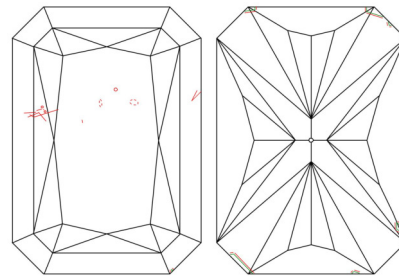

GIA NATURAL DIAMOND GRADING REPORT

May 21, 2026
 GIA Report Number 6551308568
 Shape and Cutting Style Cut-Cornered Rectangular
 Modified Brilliant
 Measurements 7.27 x 5.19 x 3.51 mm

GRADING RESULTS

Carat Weight 1.20 carat
 Color Grade J
 Clarity Grade SI1

Profile not to actual proportions

CLARITY CHARACTERISTICS

KEY TO SYMBOLS*

-  Feather
-  Crystal
-  Cloud
-  Indented Natural
-  Needle

* Red symbols denote internal characteristics (inclusions). Green or black symbols denote external characteristics (blemishes). Diagram is an approximate representation of the diamond, and symbols shown indicate type, position, and approximate size of clarity characteristics. All clarity characteristics may not be shown. Details of finish are not shown.