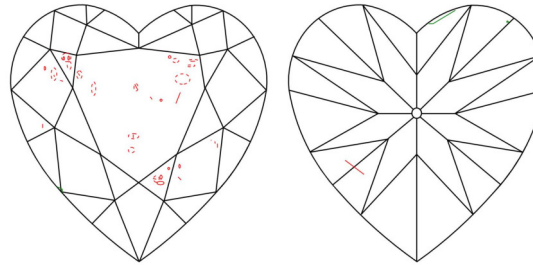

GIA NATURAL DIAMOND GRADING REPORT

June 03, 2026
GIA Report Number 6551412292
Shape and Cutting Style Heart Brilliant
Measurements 7.34 x 8.46 x 4.68 mm

GRADING RESULTS

Carat Weight 1.70 carat
Color Grade G
Clarity Grade VS2

ADDITIONAL GRADING INFORMATION

Polish Excellent
Symmetry Excellent
Fluorescence None
Inscription(s): GIA 6551412292

Comments: Additional clouds are not shown. Pinpoints are not shown.

PROPORTIONS

Profile not to actual proportions

CLARITY CHARACTERISTICS

KEY TO SYMBOLS*

- Cloud
- Crystal
- Feather
- Needle
- Natural

* Red symbols denote internal characteristics (inclusions). Green or black symbols denote external characteristics (blemishes). Diagram is an approximate representation of the diamond, and symbols shown indicate type, position, and approximate size of clarity characteristics. All clarity characteristics may not be shown. Details of finish are not shown.