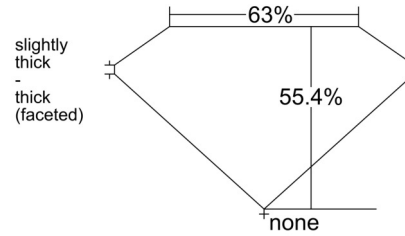

PROPORTIONS

Profile not to actual proportions