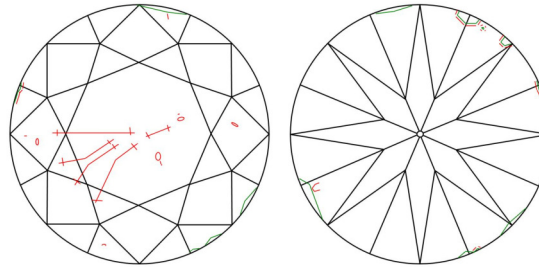

GIA NATURAL DIAMOND GRADING REPORT

May 28, 2026
 GIA Report Number 6552361788
 Shape and Cutting Style Round Brilliant
 Measurements 7.14 - 7.20 x 4.63 mm

GRADING RESULTS

Carat Weight 1.51 carat
 Color Grade I
 Clarity Grade SI1
 Cut Grade Very Good

ADDITIONAL GRADING INFORMATION

Polish Excellent
 Symmetry Very Good
 Fluorescence None
 Inscription(s): GIA 6552361788

Comments: Additional twinning wisps, additional clouds, pinpoints and surface graining are not shown.

PROPORTIONS

Profile to actual proportions

CLARITY CHARACTERISTICS

KEY TO SYMBOLS*

- Crystal
- ◌ Cloud
- ↗ Twinning Wisp
- ↘ Needle
- ~ Feather
- △ Natural
- ▵ Indented Natural

* Red symbols denote internal characteristics (inclusions). Green or black symbols denote external characteristics (blemishes). Diagram is an approximate representation of the diamond, and symbols shown indicate type, position, and approximate size of clarity characteristics. All clarity characteristics may not be shown. Details of finish are not shown.