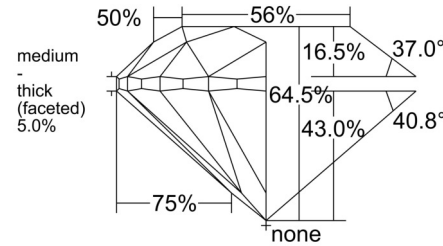

GIA NATURAL DIAMOND GRADING REPORT

May 28, 2026
 GIA Report Number 6552361788
 Shape and Cutting Style Round Brilliant
 Measurements 7.14 - 7.20 x 4.63 mm

GRADING RESULTS

Carat Weight 1.51 carat
 Color Grade I
 Clarity Grade SI1
 Cut Grade Very Good

PROPORTIONS

Profile to actual proportions

CLARITY CHARACTERISTICS

KEY TO SYMBOLS*

- Crystal
- ◌ Cloud
- ↗ Twinning Wisp
- ↘ Needle
- ~ Feather
- △ Natural
- ▵ Indented Natural

* Red symbols denote internal characteristics (inclusions). Green or black symbols denote external characteristics (blemishes). Diagram is an approximate representation of the diamond, and symbols shown indicate type, position, and approximate size of clarity characteristics. All clarity characteristics may not be shown. Details of finish are not shown.