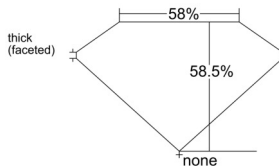

GIA®

FACSIMILE

GIA REPORT 6555089386

Verify this report at GIA.edu

GIA NATURAL DIAMOND DOSSIER®

April 22, 2026
GIA Report Number 6555089386
Shape and Cutting Style ..... Pear Brilliant
Measurements ..... 8.43 x 4.96 x 2.90 mm

GRADING RESULTS

Carat Weight ..... 0.71 carat
Color Grade ..... G
Clarity Grade VS1

ADDITIONAL GRADING INFORMATION

Polish ..... Excellent
Symmetry ..... Excellent
Fluorescence ..... None
Clarity Characteristics..... Cavity, Cloud, Needle, Pinpoint
Inscription(s): GIA 6555089386

PROPORTIONS

Profile not to actual proportions

GRADING SCALES

GIA COLOR SCALE		GIA CLARITY SCALE			
COLORLESS	D	VERY VERY SLIGHTLY INCLUDED	FLAWLESS		
	E		INTERNALLY FLAWLESS		
	F	VERY SLIGHTLY INCLUDED	VVS₁		
	G		VVS₂		
	H		VS₁		
	NEAR COLORLESS	I	SLIGHTLY INCLUDED	VS₂	
		J		SI₁	
		FAINT	K	INCLUDED	SI₂
			L		I₁
			M		I₂
VERT LIGHT	N	LIGHT	I₃		
	O				
	P				
	Q				
	R