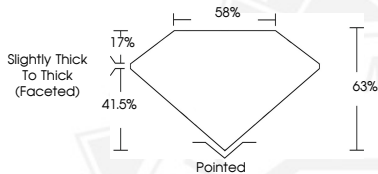

September 12, 2025
IGI Report Number **715561672**
PEAR BRILLIANT
NATURAL DIAMOND
7.93 X 5.05 X 3.18 MM
Carat Weight **0.80 CARAT**
Color Grade **I**
Clarity Grade **SI 1**
Cut Grade **VERY GOOD**
Polish **EXCELLENT**
Symmetry **EXCELLENT**
Fluorescence **NONE**
Inscription(s) **IGI 715561672**

September 12, 2025
IGI Report Number **715561672**
PEAR BRILLIANT
NATURAL DIAMOND
7.93 X 5.05 X 3.18 MM
Carat Weight **0.80 CARAT**
Color Grade **I**
Clarity Grade **SI 1**
Cut Grade **VERY GOOD**
Polish **EXCELLENT**
Symmetry **EXCELLENT**
Fluorescence **NONE**
Inscription(s) **IGI 715561672**