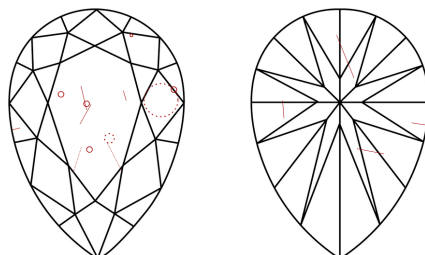

ELECTRONIC COPY

720512823
Report verification at igi.org

August 6, 2025
IGI Report Number **720512823**
Description **NATURAL DIAMOND**
Shape and Cutting Style **PEAR BRILLIANT**
Measurements **10.43 X 6.17 X 3.76 MM**

IGI

August 6, 2025
IGI Report No 720512823
PEAR BRILLIANT
10.43 X 6.17 X 3.76 MM
1.51 CARAT
I
VERY GOOD
60.9%
68%
Medium To Thick (Faceted)
Pointed
EXCELLENT
VERY GOOD
NONE
(IGI) 720512823

DIAMOND REPORT

August 6, 2025
IGI Report Number **720512823**
Description **NATURAL DIAMOND**
Shape and Cutting Style **PEAR BRILLIANT**
Measurements **10.43 X 6.17 X 3.76 MM**

GRADING RESULTS

Carat Weight **1.51 CARAT**
Color Grade **I**
Clarity Grade **I1**
Cut Grade **VERY GOOD**

ADDITIONAL GRADING INFORMATION

Polish **EXCELLENT**
Symmetry **VERY GOOD**
Fluorescence **NONE**
Inscription(s) **(IGI) 720512823**

PROPORTIONS

CLARITY CHARACTERISTICS

KEY TO SYMBOLS

Red symbols indicate internal characteristics.
Green symbols indicate external characteristics.