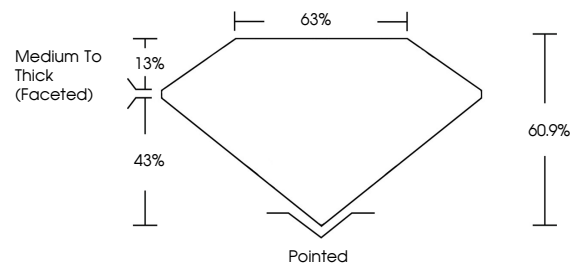

GRADING RESULTS

Carat Weight **1.51 CARAT**
Color Grade **I**
Clarity Grade **I1**
Cut Grade **VERY GOOD**

ADDITIONAL GRADING INFORMATION

Polish **EXCELLENT**
Symmetry **VERY GOOD**
Fluorescence **NONE**
Inscription(s) **(IGI) 720512823**

IGI

August 6, 2025
IGI Report No 720512823
PEAR BRILLIANT
10.43 X 6.17 X 3.76 MM
1.51 CARAT
I
VERY GOOD
60.9%
68%
Medium To Thick (Faceted)
Pointed
EXCELLENT
VERY GOOD
NONE
(IGI) 720512823

DIAMOND REPORT

August 6, 2025
IGI Report Number **720512823**
Description **NATURAL DIAMOND**
Shape and Cutting Style **PEAR BRILLIANT**
Measurements **10.43 X 6.17 X 3.76 MM**

GRADING RESULTS

Carat Weight **1.51 CARAT**
Color Grade **I**
Clarity Grade **I1**
Cut Grade **VERY GOOD**

ADDITIONAL GRADING INFORMATION

Polish **EXCELLENT**
Symmetry **VERY GOOD**
Fluorescence **NONE**
Inscription(s) **(IGI) 720512823**

PROPORTIONS

CLARITY CHARACTERISTICS

KEY TO SYMBOLS

Red symbols indicate internal characteristics.
Green symbols indicate external characteristics.