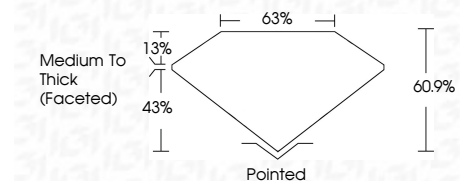

ELECTRONIC COPY

720512823
Report verification at igi.org

August 6, 2025
IGI Report Number **720512823**
Description **NATURAL DIAMOND**
Shape and Cutting Style **PEAR BRILLIANT**
Measurements **10.43 X 6.17 X 3.76 MM**

GRADING RESULTS

Carat Weight **1.51 CARAT**
Color Grade **I**
Clarity Grade **I1**
Cut Grade **VERY GOOD**

ADDITIONAL GRADING INFORMATION

Polish **EXCELLENT**
Symmetry **VERY GOOD**
Fluorescence **NONE**
Inscription(s) **(IGI) 720512823**

IGI

August 6, 2025
IGI Report No 720512823
PEAR BRILLIANT
10.43 X 6.17 X 3.76 MM
1.51 CARAT
I
VERY GOOD
60.9%
68%
Medium To Thick (Faceted)
Pointed
EXCELLENT
VERY GOOD
NONE
(IGI) 720512823

DIAMOND REPORT

August 6, 2025
IGI Report Number **720512823**
Description **NATURAL DIAMOND**
Shape and Cutting Style **PEAR BRILLIANT**
Measurements **10.43 X 6.17 X 3.76 MM**

GRADING RESULTS

Carat Weight **1.51 CARAT**
Color Grade **I**
Clarity Grade **I1**
Cut Grade **VERY GOOD**