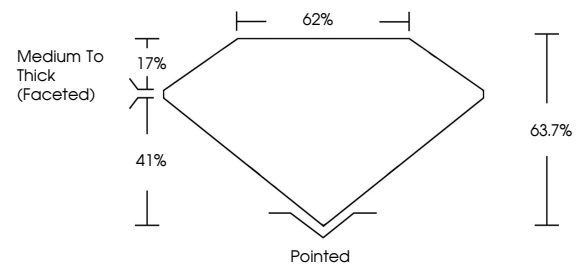

ELECTRONIC COPY

743557282
Report verification at igi.org

November 8, 2025

IGI Report Number **743557282**

Description **NATURAL DIAMOND**

Shape and Cutting Style **PEAR BRILLIANT**

Measurements **8.64 X 5.48 X 3.49 MM**

GRADING RESULTS

Carat Weight **1.02 CARAT**

Color Grade **E**

Clarity Grade **I 1**

Cut Grade **VERY GOOD**

November 8, 2025

IGI Report Number **743557282**

Description **NATURAL DIAMOND**

Shape and Cutting Style **PEAR BRILLIANT**

Measurements **8.64 X 5.48 X 3.49 MM**

GRADING RESULTS

Carat Weight **1.02 CARAT**

Color Grade **E**

Clarity Grade **I 1**

Cut Grade **VERY GOOD**

ADDITIONAL GRADING INFORMATION

Polish **EXCELLENT**

Symmetry **VERY GOOD**

Fluorescence **STRONG**

Inscription(s) **743557282**

PROPORTIONS

Sample Image Used

CLARITY CHARACTERISTICS

KEY TO SYMBOLS