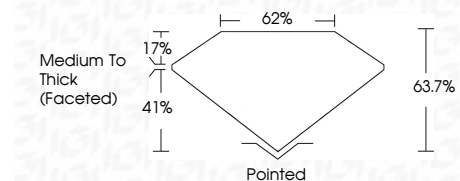

ADDITIONAL GRADING INFORMATION

Polish **EXCELLENT**

Symmetry **VERY GOOD**

Fluorescence **STRONG**

Inscription(s) **743557282**

IGI

November 8, 2025
IGI Report No. 743557282
PEAR BRILLIANT
8.64 X 5.48 X 3.49 MM
1.02 CARAT
E
I 1
VERY GOOD
63.7%
62%
Medium To Thick (Faceted)
Pointed
EXCELLENT
VERY GOOD
STRONG
 743557282