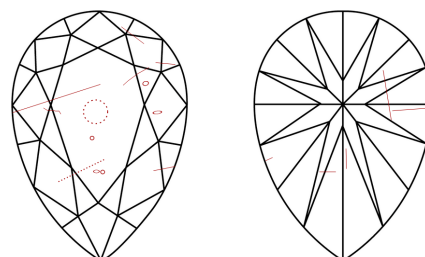

ELECTRONIC COPY

743557282
Report verification at igi.org

November 8, 2025

IGI Report Number **743557282**

Description **NATURAL DIAMOND**

Shape and Cutting Style **PEAR BRILLIANT**

Measurements **8.64 X 5.48 X 3.49 MM**

Shape and Cutting Style **PEAR BRILLIANT**

Measurements **8.64 X 5.48 X 3.49 MM**

GRADING RESULTS

Carat Weight **1.02 CARAT**

Color Grade **E**

Clarity Grade **I 1**

Cut Grade **VERY GOOD**

ADDITIONAL GRADING INFORMATION

Polish **EXCELLENT**

Symmetry **VERY GOOD**

Fluorescence **STRONG**

Inscription(s) **743557282**

PROPORTIONS

Sample Image Used

CLARITY CHARACTERISTICS

KEY TO SYMBOLS

Red symbols indicate internal characteristics.
Green symbols indicate external characteristics.

COLOR

D - F	G - J	K - M	N - R	S - Z	FANCY
Colorless	Near Colorless	Slightly Tinted	Very Light Color	Light Color	