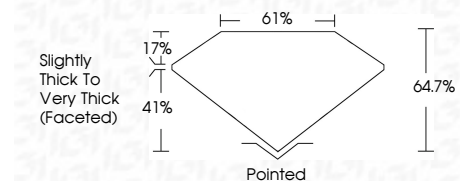

ELECTRONIC COPY

743557638
Report verification at igi.org

December 19, 2025
IGI Report Number **743557638**
Description **NATURAL DIAMOND**
Shape and Cutting Style **PEAR BRILLIANT**
Measurements **11.40 X 7.26 X 4.70 MM**

GRADING RESULTS
Carat Weight **2.50 CARATS**
Color Grade **I**
Clarity Grade **SI 1**
Cut Grade **VERY GOOD**

ADDITIONAL GRADING INFORMATION
Polish **EXCELLENT**
Symmetry **EXCELLENT**
Fluorescence **NONE**
Inscription(s) **IGI 743557638**

December 19, 2025
IGI Report No 743557638
PEAR BRILLIANT
11.40 X 7.26 X 4.70 MM
2.50 CARATS
I
SI 1
VERY GOOD
64.7%
61%
Slightly Thick to Very Thick (Faceted)
Pointed
EXCELLENT
EXCELLENT
NONE
IGI 743557638

DIAMOND REPORT

December 19, 2025
IGI Report Number **743557638**
Description **NATURAL DIAMOND**
Shape and Cutting Style **PEAR BRILLIANT**
Measurements **11.40 X 7.26 X 4.70 MM**

GRADING RESULTS
Carat Weight **2.50 CARATS**
Color Grade **I**
Clarity Grade **SI 1**
Cut Grade **VERY GOOD**