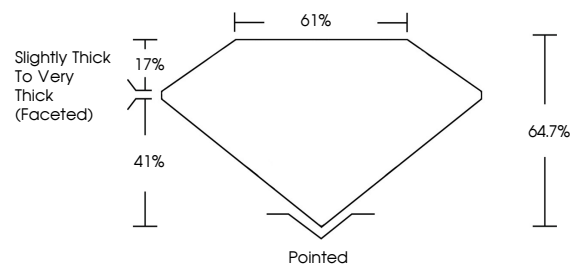

PROPORTIONS