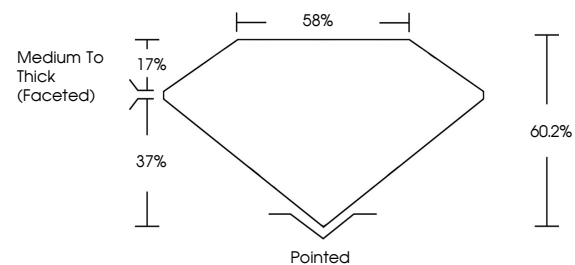

ELECTRONIC COPY

743557731
Report verification at igi.org

December 31, 2025
IGI Report Number **743557731**
Description **NATURAL DIAMOND**
Shape and Cutting Style **PEAR BRILLIANT**
Measurements **9.08 X 5.45 X 3.28 MM**
GRADING RESULTS
Carat Weight **1.01 CARAT**
Color Grade **H**
Clarity Grade **I1**
Cut Grade **VERY GOOD**

DIAMOND REPORT

December 31, 2025
IGI Report Number **743557731**
Description **NATURAL DIAMOND**
Shape and Cutting Style **PEAR BRILLIANT**
Measurements **9.08 X 5.45 X 3.28 MM**

GRADING RESULTS

Carat Weight **1.01 CARAT**
Color Grade **H**
Clarity Grade **I1**
Cut Grade **VERY GOOD**

ADDITIONAL GRADING INFORMATION

Polish **EXCELLENT**
Symmetry **EXCELLENT**
Fluorescence **NONE**
Inscription(s) **743557731**

PROPORTIONS

Sample Image Used

CLARITY CHARACTERISTICS

KEY TO SYMBOLS

Red symbols indicate internal characteristics.
Green symbols indicate external characteristics.