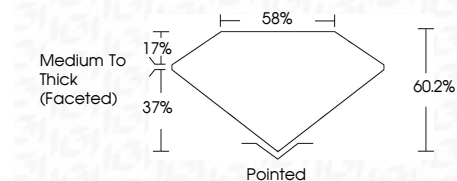

ADDITIONAL GRADING INFORMATION

Polish **EXCELLENT**
Symmetry **EXCELLENT**
Fluorescence **NONE**
Inscription(s) **743557731**

IGI

December 31, 2025
IGI Report No 743557731
PEAR BRILLIANT
1.01 CARAT
H
I1
VERY GOOD
60.2%
88%
Medium To Thick (Faceted)
Pointed
EXCELLENT
EXCELLENT
NONE
 743557731