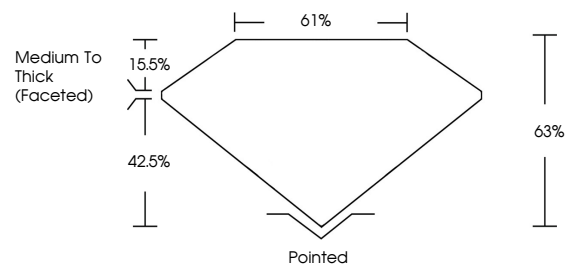

GRADING RESULTS

Carat Weight **1.01 CARAT**
Color Grade **I**
Clarity Grade **I1**
Cut Grade **VERY GOOD**

ADDITIONAL GRADING INFORMATION

Polish **EXCELLENT**
Symmetry **EXCELLENT**
Fluorescence **NONE**
Inscription(s) **(IGI) 743557780**

January 10, 2026
IGI Report No 743557780
PEAR BRILLIANT
8.63 X 5.49 X 3.46 MM
1.01 CARAT
I
I1
VERY GOOD
85%
61%
Medium To Thick (Faceted)
Pointed
EXCELLENT
EXCELLENT
NONE
NONE
(IGI) 743557780

DIAMOND REPORT

January 10, 2026
IGI Report Number **743557780**
Description **NATURAL DIAMOND**
Shape and Cutting Style **PEAR BRILLIANT**
Measurements **8.63 X 5.49 X 3.46 MM**

GRADING RESULTS

Carat Weight **1.01 CARAT**
Color Grade **I**
Clarity Grade **I1**
Cut Grade **VERY GOOD**

ADDITIONAL GRADING INFORMATION

Polish **EXCELLENT**
Symmetry **EXCELLENT**
Fluorescence **NONE**
Inscription(s) **(IGI) 743557780**

PROPORTIONS

Sample Image Used

CLARITY CHARACTERISTICS

KEY TO SYMBOLS

Red symbols indicate internal characteristics.
Green symbols indicate external characteristics.