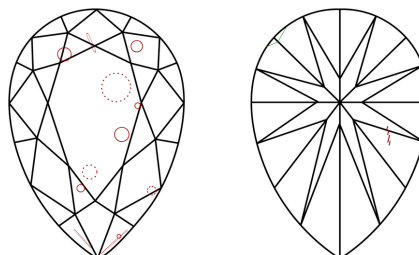

ELECTRONIC COPY

743557780
Report verification at igi.org

January 10, 2026
IGI Report Number **743557780**
Description **NATURAL DIAMOND**
Shape and Cutting Style **PEAR BRILLIANT**
Measurements **8.63 X 5.49 X 3.46 MM**

January 10, 2026
IGI Report Number **743557780**
Description **NATURAL DIAMOND**
Shape and Cutting Style **PEAR BRILLIANT**
Measurements **8.63 X 5.49 X 3.46 MM**

GRADING RESULTS

Carat Weight **1.01 CARAT**
Color Grade **I**
Clarity Grade **I1**
Cut Grade **VERY GOOD**

ADDITIONAL GRADING INFORMATION

Polish **EXCELLENT**
Symmetry **EXCELLENT**
Fluorescence **NONE**
Inscription(s) **(IGI) 743557780**

PROPORTIONS

Sample Image Used

CLARITY CHARACTERISTICS

KEY TO SYMBOLS

Red symbols indicate internal characteristics.
Green symbols indicate external characteristics.

COLOR

D - F	G - J	K - M	N - R	S - Z	FANCY
Colorless	Near Colorless	Slightly Tinted	Very Light Color	Light Color	

CLARITY

FL	IF	VVS ¹⁻²	VS ¹⁻²	SI ¹⁻²	I ¹⁻³
Flawless	Internally Flawless	Very Very Slightly Included	Very Slightly Included	Slightly Included	Included