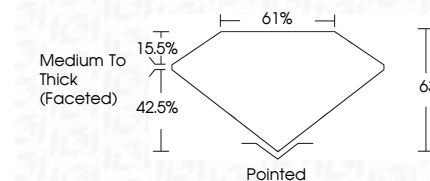

ELECTRONIC COPY

743557780
Report verification at igi.org

January 10, 2026
IGI Report Number **743557780**
Description **NATURAL DIAMOND**
Shape and Cutting Style **PEAR BRILLIANT**
Measurements **8.63 X 5.49 X 3.46 MM**

GRADING RESULTS

Carat Weight **1.01 CARAT**
Color Grade **I**
Clarity Grade **I1**
Cut Grade **VERY GOOD**

ADDITIONAL GRADING INFORMATION

Polish **EXCELLENT**
Symmetry **EXCELLENT**
Fluorescence **NONE**
Inscription(s) **(IGI) 743557780**

January 10, 2026
IGI Report No 743557780
PEAR BRILLIANT
8.63 X 5.49 X 3.46 MM
1.01 CARAT
I
I1
VERY GOOD
85%
61%
Medium To Thick (Faceted)
Pointed
EXCELLENT
EXCELLENT
NONE
NONE
(IGI) 743557780

DIAMOND REPORT

January 10, 2026
IGI Report Number **743557780**
Description **NATURAL DIAMOND**
Shape and Cutting Style **PEAR BRILLIANT**
Measurements **8.63 X 5.49 X 3.46 MM**

GRADING RESULTS

Carat Weight **1.01 CARAT**
Color Grade **I**
Clarity Grade **I1**
Cut Grade **VERY GOOD**