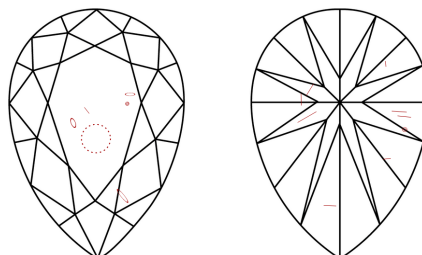

ELECTRONIC COPY

743557807
Report verification at igi.org

January 10, 2026
IGI Report Number **743557807**
Description **NATURAL DIAMOND**
Shape and Cutting Style **PEAR BRILLIANT**
Measurements **8.76 X 5.57 X 3.31 MM**

IGI

January 10, 2026
IGI Report No 743557807
PEAR BRILLIANT
8.76 X 5.57 X 3.31 MM
1.00 CARAT
D
I 1
VERY GOOD
59.4%
62%
Medium to Thick
Pointed
EXCELLENT
EXCELLENT
NONE
IGI 743557807

DIAMOND REPORT

January 10, 2026
IGI Report Number **743557807**
Description **NATURAL DIAMOND**
Shape and Cutting Style **PEAR BRILLIANT**
Measurements **8.76 X 5.57 X 3.31 MM**

GRADING RESULTS

Carat Weight **1.00 CARAT**
Color Grade **D**
Clarity Grade **I 1**
Cut Grade **VERY GOOD**

ADDITIONAL GRADING INFORMATION

Polish **EXCELLENT**
Symmetry **EXCELLENT**
Fluorescence **NONE**
Inscription(s) **IGI 743557807**

PROPORTIONS

CLARITY CHARACTERISTICS

KEY TO SYMBOLS

Red symbols indicate internal characteristics.
Green symbols indicate external characteristics.

Sample Image Used

COLOR

D - F	G - J	K - M	N - R	S - Z	FANCY
Colorless	Near Colorless	Slightly Tinted	Very Light Color	Light Color	