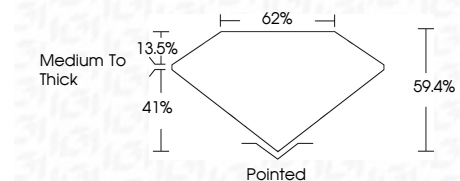

ELECTRONIC COPY

743557807
Report verification at igi.org

January 10, 2026
IGI Report Number **743557807**
Description **NATURAL DIAMOND**
Shape and Cutting Style **PEAR BRILLIANT**
Measurements **8.76 X 5.57 X 3.31 MM**

GRADING RESULTS

Carat Weight **1.00 CARAT**
Color Grade **D**
Clarity Grade **I 1**
Cut Grade **VERY GOOD**

ADDITIONAL GRADING INFORMATION

Polish **EXCELLENT**
Symmetry **EXCELLENT**
Fluorescence **NONE**
Inscription(s) **IGI 743557807**

IGI

January 10, 2026
IGI Report No 743557807
PEAR BRILLIANT
8.76 X 5.57 X 3.31 MM
1.00 CARAT
D
I 1
VERY GOOD
59.4%
62%
Medium to Thick
Pointed
EXCELLENT
EXCELLENT
NONE
IGI 743557807

DIAMOND REPORT

January 10, 2026
IGI Report Number **743557807**
Description **NATURAL DIAMOND**
Shape and Cutting Style **PEAR BRILLIANT**
Measurements **8.76 X 5.57 X 3.31 MM**