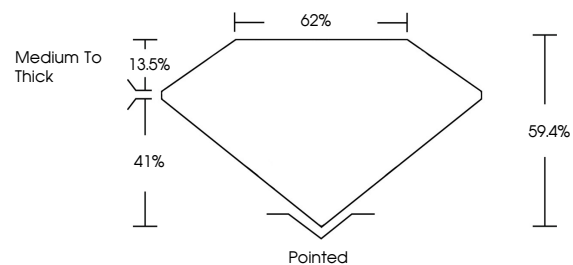

PROPORTIONS