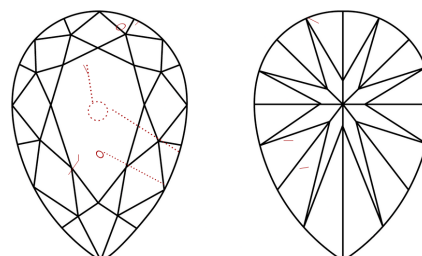

ELECTRONIC COPY

743557928
Report verification at igi.org

January 21, 2026
IGI Report Number **743557928**
Description **NATURAL DIAMOND**
Shape and Cutting Style **PEAR BRILLIANT**
Measurements **10.77 X 6.83 X 4.29 MM**

IGI

January 21, 2026
IGI Report No 743557928
PEAR BRILLIANT
10.77 X 6.83 X 4.29 MM
2.01 CARATS
G
SI 2
VERY GOOD
62.8%
61%
Slightly Thick To Thick (Faceted)
Pointed
EXCELLENT
EXCELLENT
NONE
(IGI) 743557928

DIAMOND REPORT

January 21, 2026
IGI Report Number **743557928**
Description **NATURAL DIAMOND**
Shape and Cutting Style **PEAR BRILLIANT**
Measurements **10.77 X 6.83 X 4.29 MM**

GRADING RESULTS

Carat Weight **2.01 CARATS**
Color Grade **G**
Clarity Grade **SI 2**
Cut Grade **VERY GOOD**

ADDITIONAL GRADING INFORMATION

Polish **EXCELLENT**
Symmetry **EXCELLENT**
Fluorescence **NONE**
Inscription(s) **(IGI) 743557928**

PROPORTIONS

CLARITY CHARACTERISTICS

KEY TO SYMBOLS

Red symbols indicate internal characteristics.
Green symbols indicate external characteristics.