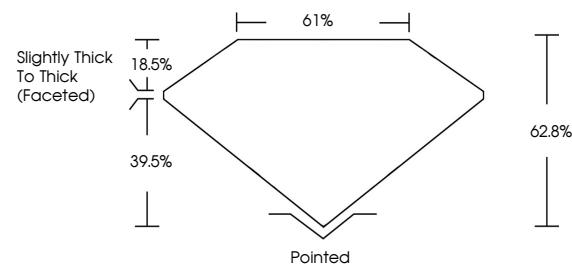

GRADING RESULTS

Carat Weight **2.01 CARATS**
Color Grade **G**
Clarity Grade **SI 2**
Cut Grade **VERY GOOD**

ADDITIONAL GRADING INFORMATION

Polish **EXCELLENT**
Symmetry **EXCELLENT**
Fluorescence **NONE**
Inscription(s) **(IGI) 743557928**

IGI

January 21, 2026
IGI Report No 743557928
PEAR BRILLIANT
10.77 X 6.83 X 4.29 MM
2.01 CARATS
G
SI 2
VERY GOOD
62.8%
61%
Slightly Thick To Thick (Faceted)
Pointed
EXCELLENT
EXCELLENT
NONE
(IGI) 743557928

DIAMOND REPORT

January 21, 2026
IGI Report Number **743557928**
Description **NATURAL DIAMOND**
Shape and Cutting Style **PEAR BRILLIANT**
Measurements **10.77 X 6.83 X 4.29 MM**

GRADING RESULTS

Carat Weight **2.01 CARATS**
Color Grade **G**
Clarity Grade **SI 2**
Cut Grade **VERY GOOD**

ADDITIONAL GRADING INFORMATION

Polish **EXCELLENT**
Symmetry **EXCELLENT**
Fluorescence **NONE**
Inscription(s) **(IGI) 743557928**

PROPORTIONS

CLARITY CHARACTERISTICS

KEY TO SYMBOLS

Red symbols indicate internal characteristics.
Green symbols indicate external characteristics.