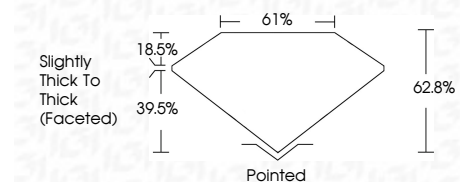

ELECTRONIC COPY

743557928
Report verification at igi.org

January 21, 2026
IGI Report Number **743557928**
Description **NATURAL DIAMOND**
Shape and Cutting Style **PEAR BRILLIANT**
Measurements **10.77 X 6.83 X 4.29 MM**

GRADING RESULTS

Carat Weight **2.01 CARATS**
Color Grade **G**
Clarity Grade **SI 2**
Cut Grade **VERY GOOD**

ADDITIONAL GRADING INFORMATION

Polish **EXCELLENT**
Symmetry **EXCELLENT**
Fluorescence **NONE**
Inscription(s) **(IGI) 743557928**

IGI

January 21, 2026
IGI Report No 743557928
PEAR BRILLIANT
10.77 X 6.83 X 4.29 MM
2.01 CARATS
G
SI 2
VERY GOOD
62.8%
61%
Slightly Thick To Thick (Faceted)
Pointed
EXCELLENT
EXCELLENT
NONE
(IGI) 743557928

DIAMOND REPORT

January 21, 2026
IGI Report Number **743557928**
Description **NATURAL DIAMOND**
Shape and Cutting Style **PEAR BRILLIANT**
Measurements **10.77 X 6.83 X 4.29 MM**

GRADING RESULTS

Carat Weight **2.01 CARATS**
Color Grade **G**
Clarity Grade **SI 2**
Cut Grade **VERY GOOD**