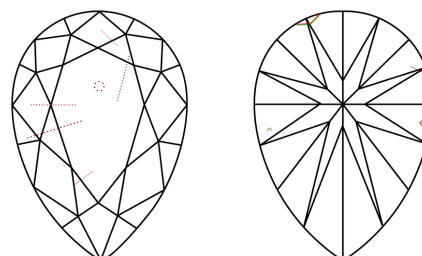

ELECTRONIC COPY

743558012
Report verification at igi.org

January 27, 2026
IGI Report Number **743558012**
Description **NATURAL DIAMOND**
Shape and Cutting Style **PEAR BRILLIANT**
Measurements **14.75 X 9.20 X 5.79 MM**

January 27, 2026
IGI Report Number **743558012**
Description **NATURAL DIAMOND**
Shape and Cutting Style **PEAR BRILLIANT**
Measurements **14.75 X 9.20 X 5.79 MM**

GRADING RESULTS

Carat Weight **5.01 CARATS**
Color Grade **J**
Clarity Grade **SI 1**
Cut Grade **VERY GOOD**

ADDITIONAL GRADING INFORMATION

Polish **EXCELLENT**
Symmetry **EXCELLENT**
Fluorescence **NONE**
Inscription(s) **(IGI) 743558012**

PROPORTIONS

Sample Image Used

CLARITY CHARACTERISTICS

KEY TO SYMBOLS

Red symbols indicate internal characteristics.
Green symbols indicate external characteristics.

COLOR

D - F	G - J	K - M	N - R	S - Z	FANCY
Colorless	Near Colorless	Slightly Tinted	Very Light Color	Light Color	

CLARITY

FL	IF	VVS ¹⁻²	VS ¹⁻²	SI ¹⁻²	I ¹⁻³
Flawless	Internally Flawless	Very Very Slightly Included	Very Slightly Included	Slightly Included	Included