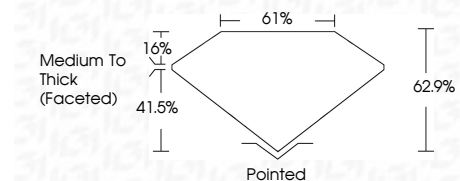

ELECTRONIC COPY

743558012
Report verification at igi.org

January 27, 2026
IGI Report Number **743558012**
Description **NATURAL DIAMOND**
Shape and Cutting Style **PEAR BRILLIANT**
Measurements **14.75 X 9.20 X 5.79 MM**

GRADING RESULTS

Carat Weight **5.01 CARATS**
Color Grade **J**
Clarity Grade **SI 1**
Cut Grade **VERY GOOD**

ADDITIONAL GRADING INFORMATION

Polish **EXCELLENT**
Symmetry **EXCELLENT**
Fluorescence **NONE**
Inscription(s) **(IGI) 743558012**

IGI

January 27, 2026
IGI Report No 743558012
PEAR BRILLIANT
14.75 X 9.20 X 5.79 MM
5.01 CARATS
J
SI 1
VERY GOOD
62.9%
61%
Medium To Thick (Faceted)
Pointed
EXCELLENT
EXCELLENT
NONE
(IGI) 743558012

DIAMOND REPORT

January 27, 2026
IGI Report Number **743558012**
Description **NATURAL DIAMOND**
Shape and Cutting Style **PEAR BRILLIANT**
Measurements **14.75 X 9.20 X 5.79 MM**

GRADING RESULTS

Carat Weight **5.01 CARATS**
Color Grade **J**
Clarity Grade **SI 1**
Cut Grade **VERY GOOD**