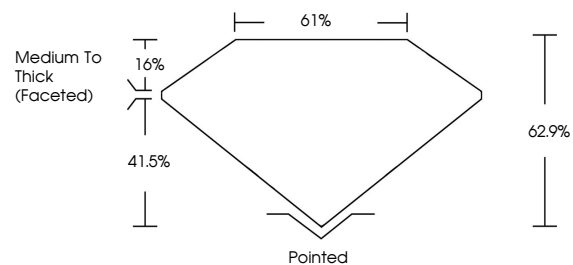

GRADING RESULTS

Carat Weight **5.01 CARATS**
Color Grade **J**
Clarity Grade **SI 1**
Cut Grade **VERY GOOD**

ADDITIONAL GRADING INFORMATION

Polish **EXCELLENT**
Symmetry **EXCELLENT**
Fluorescence **NONE**
Inscription(s) **(IGI) 743558012**

IGI

January 27, 2026
IGI Report No 743558012
PEAR BRILLIANT
14.75 X 9.20 X 5.79 MM
5.01 CARATS
J
SI 1
VERY GOOD
62.9%
61%
Medium To Thick (Faceted)
Pointed
EXCELLENT
EXCELLENT
NONE
(IGI) 743558012

DIAMOND REPORT

January 27, 2026
IGI Report Number **743558012**
Description **NATURAL DIAMOND**
Shape and Cutting Style **PEAR BRILLIANT**
Measurements **14.75 X 9.20 X 5.79 MM**

GRADING RESULTS

Carat Weight **5.01 CARATS**
Color Grade **J**
Clarity Grade **SI 1**
Cut Grade **VERY GOOD**

ADDITIONAL GRADING INFORMATION

Polish **EXCELLENT**
Symmetry **EXCELLENT**
Fluorescence **NONE**
Inscription(s) **(IGI) 743558012**

PROPORTIONS

Sample Image Used

CLARITY CHARACTERISTICS

KEY TO SYMBOLS

Red symbols indicate internal characteristics.
Green symbols indicate external characteristics.