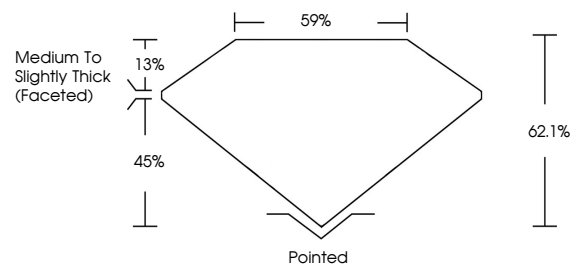

GRADING RESULTS

Carat Weight **3.01 CARATS**
Color Grade **J**
Clarity Grade **I1**
Cut Grade **VERY GOOD**

ADDITIONAL GRADING INFORMATION

Polish **EXCELLENT**
Symmetry **EXCELLENT**
Fluorescence **NONE**
Inscription(s) **IGI 743558088**

IGI

February 9, 2026
IGI Report No 743558088
PEAR BRILLIANT
12.68 X 8.02 X 4.98 MM
3.01 CARATS
J
I1
VERY GOOD
62.1%
59%
Medium To Slightly Thick (Faceted)
Pointed
EXCELLENT
EXCELLENT
NONE
IGI 743558088

DIAMOND REPORT

February 9, 2026
IGI Report Number **743558088**
Description **NATURAL DIAMOND**
Shape and Cutting Style **PEAR BRILLIANT**
Measurements **12.68 X 8.02 X 4.98 MM**

GRADING RESULTS

Carat Weight **3.01 CARATS**
Color Grade **J**
Clarity Grade **I1**
Cut Grade **VERY GOOD**

ADDITIONAL GRADING INFORMATION

Polish **EXCELLENT**
Symmetry **EXCELLENT**
Fluorescence **NONE**
Inscription(s) **IGI 743558088**

PROPORTIONS

Sample Image Used

CLARITY CHARACTERISTICS

KEY TO SYMBOLS

Red symbols indicate internal characteristics.
Green symbols indicate external characteristics.