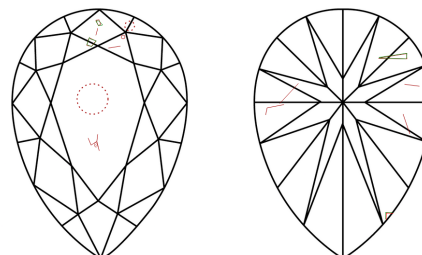

ELECTRONIC COPY

743558088
Report verification at igi.org

February 9, 2026
IGI Report Number **743558088**
Description **NATURAL DIAMOND**
Shape and Cutting Style **PEAR BRILLIANT**
Measurements **12.68 X 8.02 X 4.98 MM**

DIAMOND REPORT

February 9, 2026
IGI Report Number **743558088**
Description **NATURAL DIAMOND**
Shape and Cutting Style **PEAR BRILLIANT**
Measurements **12.68 X 8.02 X 4.98 MM**

GRADING RESULTS

Carat Weight **3.01 CARATS**
Color Grade **J**
Clarity Grade **I1**
Cut Grade **VERY GOOD**

ADDITIONAL GRADING INFORMATION

Polish **EXCELLENT**
Symmetry **EXCELLENT**
Fluorescence **NONE**
Inscription(s) **IGI 743558088**

PROPORTIONS

Sample Image Used

CLARITY CHARACTERISTICS

KEY TO SYMBOLS

Red symbols indicate internal characteristics.
Green symbols indicate external characteristics.

COLOR

D - F	G - J	K - M	N - R	S - Z	FANCY
Colorless	Near Colorless	Slightly Tinted	Very Light Color	Light Color	

CLARITY

FL	IF	VVS ¹⁻²	VS ¹⁻²	SI ¹⁻²	I ¹⁻³
Flawless	Internally Flawless	Very Very Slightly Included	Very Slightly Included	Slightly Included	Included