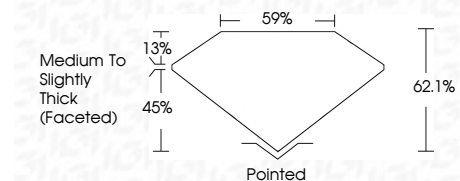

ELECTRONIC COPY

743558088
Report verification at igi.org

February 9, 2026
IGI Report Number **743558088**
Description **NATURAL DIAMOND**
Shape and Cutting Style **PEAR BRILLIANT**
Measurements **12.68 X 8.02 X 4.98 MM**

GRADING RESULTS

Carat Weight **3.01 CARATS**
Color Grade **J**
Clarity Grade **I1**
Cut Grade **VERY GOOD**

ADDITIONAL GRADING INFORMATION

Polish **EXCELLENT**
Symmetry **EXCELLENT**
Fluorescence **NONE**
Inscription(s) **IGI 743558088**

IGI

February 9, 2026
IGI Report No 743558088
PEAR BRILLIANT
12.68 X 8.02 X 4.98 MM
3.01 CARATS
J
I1
VERY GOOD
62.1%
59%
Medium To Slightly Thick (Faceted)
Pointed
EXCELLENT
EXCELLENT
NONE
IGI 743558088

DIAMOND REPORT

February 9, 2026
IGI Report Number **743558088**
Description **NATURAL DIAMOND**
Shape and Cutting Style **PEAR BRILLIANT**
Measurements **12.68 X 8.02 X 4.98 MM**

GRADING RESULTS

Carat Weight **3.01 CARATS**
Color Grade **J**
Clarity Grade **I1**
Cut Grade **VERY GOOD**