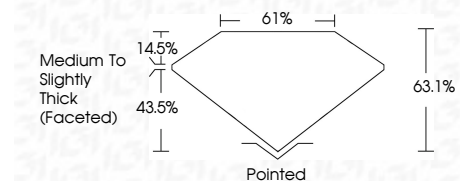

ELECTRONIC COPY

743558170
Report verification at igi.org

March 2, 2026
IGI Report Number **743558170**
Description **NATURAL DIAMOND**
Shape and Cutting Style **PEAR BRILLIANT**
Measurements **8.71 X 5.53 X 3.49 MM**

GRADING RESULTS

Carat Weight **1.01 CARAT**
Color Grade **L**
Clarity Grade **I1**
Cut Grade **EXCELLENT**

ADDITIONAL GRADING INFORMATION

Polish **EXCELLENT**
Symmetry **EXCELLENT**
Fluorescence **NONE**
Inscription(s) **IGI 743558170**

DIAMOND REPORT

March 2, 2026
IGI Report Number **743558170**
Description **NATURAL DIAMOND**
Shape and Cutting Style **PEAR BRILLIANT**
Measurements **8.71 X 5.53 X 3.49 MM**

GRADING RESULTS

Carat Weight **1.01 CARAT**
Color Grade **L**
Clarity Grade **I1**
Cut Grade **EXCELLENT**