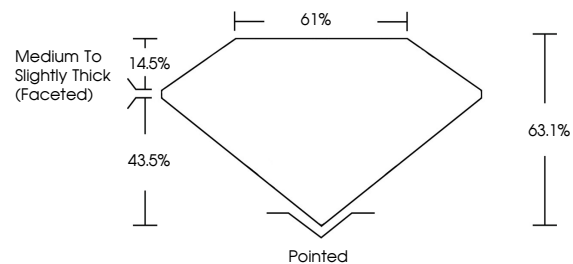

GRADING RESULTS

Carat Weight **1.01 CARAT**
Color Grade **L**
Clarity Grade **I1**
Cut Grade **EXCELLENT**

ADDITIONAL GRADING INFORMATION

Polish **EXCELLENT**
Symmetry **EXCELLENT**
Fluorescence **NONE**
Inscription(s) **IGI 743558170**

IGI

March 2, 2026
IGI Report No 743558170
PEAR BRILLIANT
8.71 X 5.53 X 3.49 MM
1.01 CARAT L
EXCELLENT I1
EXCELLENT 63.1%
61%
Medium To Slightly Thick (Faceted)
Pointed
EXCELLENT EXCELLENT
NONE
IGI 743558170

DIAMOND REPORT

March 2, 2026
IGI Report Number **743558170**
Description **NATURAL DIAMOND**
Shape and Cutting Style **PEAR BRILLIANT**
Measurements **8.71 X 5.53 X 3.49 MM**

GRADING RESULTS

Carat Weight **1.01 CARAT**
Color Grade **L**
Clarity Grade **I1**
Cut Grade **EXCELLENT**

ADDITIONAL GRADING INFORMATION

Polish **EXCELLENT**
Symmetry **EXCELLENT**
Fluorescence **NONE**
Inscription(s) **IGI 743558170**

PROPORTIONS

Sample Image Used

CLARITY CHARACTERISTICS

KEY TO SYMBOLS

Red symbols indicate internal characteristics.
Green symbols indicate external characteristics.