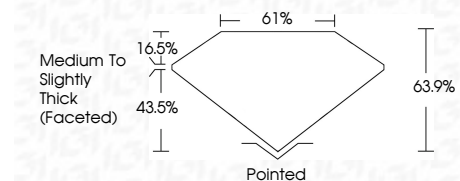

ELECTRONIC COPY

743558186
Report verification at igi.org

March 11, 2026
IGI Report Number **743558186**
Description **NATURAL DIAMOND**
Shape and Cutting Style **PEAR BRILLIANT**
Measurements **9.88 X 6.23 X 3.98 MM**

GRADING RESULTS

Carat Weight **1.51 CARAT**
Color Grade **F**
Clarity Grade **I 1**
Cut Grade **VERY GOOD**

ADDITIONAL GRADING INFORMATION

Polish **EXCELLENT**
Symmetry **EXCELLENT**
Fluorescence **NONE**
Inscription(s) **(IGI) 743558186**

IGI

March 11, 2026
IGI Report No 743558186
PEAR BRILLIANT
9.88 X 6.23 X 3.98 MM
1.51 CARAT
F
I 1
VERY GOOD
63.9%
61%
Medium To Slightly Thick (Faceted)
Pointed
EXCELLENT
EXCELLENT
NONE
(IGI) 743558186

DIAMOND REPORT

March 11, 2026
IGI Report Number **743558186**
Description **NATURAL DIAMOND**
Shape and Cutting Style **PEAR BRILLIANT**
Measurements **9.88 X 6.23 X 3.98 MM**

GRADING RESULTS

Carat Weight **1.51 CARAT**
Color Grade **F**
Clarity Grade **I 1**
Cut Grade **VERY GOOD**