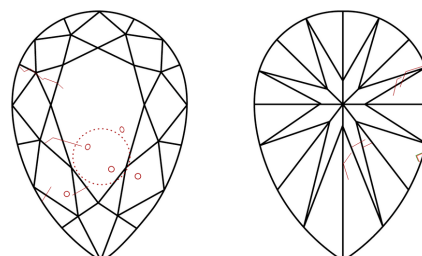

ELECTRONIC COPY

743558186
Report verification at igi.org

March 11, 2026
IGI Report Number **743558186**
Description **NATURAL DIAMOND**
Shape and Cutting Style **PEAR BRILLIANT**
Measurements **9.88 X 6.23 X 3.98 MM**

March 11, 2026
IGI Report Number **743558186**
Description **NATURAL DIAMOND**
Shape and Cutting Style **PEAR BRILLIANT**
Measurements **9.88 X 6.23 X 3.98 MM**

GRADING RESULTS

Carat Weight **1.51 CARAT**
Color Grade **F**
Clarity Grade **I 1**
Cut Grade **VERY GOOD**

ADDITIONAL GRADING INFORMATION

Polish **EXCELLENT**
Symmetry **EXCELLENT**
Fluorescence **NONE**
Inscription(s) **(IGI) 743558186**

PROPORTIONS

Sample Image Used

CLARITY CHARACTERISTICS

KEY TO SYMBOLS

Red symbols indicate internal characteristics.
Green symbols indicate external characteristics.

COLOR

D - F	G - J	K - M	N - R	S - Z	FANCY
Colorless	Near Colorless	Slightly Tinted	Very Light Color	Light Color	

CLARITY

FL	IF	VVS ¹⁻²	VS ¹⁻²	SI ¹⁻²	I ¹⁻³
Flawless	Internally Flawless	Very Very Slightly Included	Very Slightly Included	Slightly Included	Included