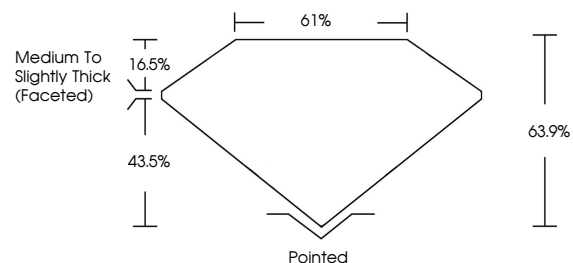

GRADING RESULTS

Carat Weight **1.51 CARAT**
Color Grade **F**
Clarity Grade **I 1**
Cut Grade **VERY GOOD**

ADDITIONAL GRADING INFORMATION

Polish **EXCELLENT**
Symmetry **EXCELLENT**
Fluorescence **NONE**
Inscription(s) **(IGI) 743558186**

IGI

March 11, 2026
IGI Report No 743558186
PEAR BRILLIANT
9.88 X 6.23 X 3.98 MM
1.51 CARAT
F
I 1
VERY GOOD
63.9%
61%
Medium To Slightly Thick (Faceted)
Pointed
EXCELLENT
EXCELLENT
NONE
(IGI) 743558186

DIAMOND REPORT

March 11, 2026
IGI Report Number **743558186**
Description **NATURAL DIAMOND**
Shape and Cutting Style **PEAR BRILLIANT**
Measurements **9.88 X 6.23 X 3.98 MM**

GRADING RESULTS

Carat Weight **1.51 CARAT**
Color Grade **F**
Clarity Grade **I 1**
Cut Grade **VERY GOOD**

ADDITIONAL GRADING INFORMATION

Polish **EXCELLENT**
Symmetry **EXCELLENT**
Fluorescence **NONE**
Inscription(s) **(IGI) 743558186**

PROPORTIONS

Sample Image Used

CLARITY CHARACTERISTICS

KEY TO SYMBOLS

Red symbols indicate internal characteristics.
Green symbols indicate external characteristics.