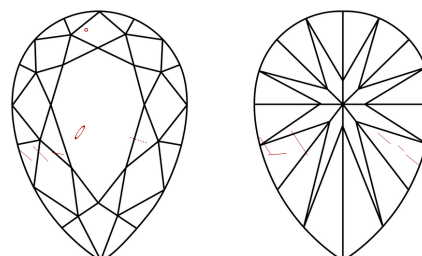

ELECTRONIC COPY

743558235
Report verification at igi.org

April 8, 2026
IGI Report Number **743558235**
Description **NATURAL DIAMOND**
Shape and Cutting Style **PEAR BRILLIANT**
Measurements **12.33 X 7.27 X 4.63 MM**

April 8, 2026
IGI Report Number **743558235**
Description **NATURAL DIAMOND**
Shape and Cutting Style **PEAR BRILLIANT**
Measurements **12.33 X 7.27 X 4.63 MM**

GRADING RESULTS

Carat Weight **2.51 CARATS**
Color Grade **I**
Clarity Grade **I1**
Cut Grade **VERY GOOD**

ADDITIONAL GRADING INFORMATION

Polish **EXCELLENT**
Symmetry **EXCELLENT**
Fluorescence **NONE**
Inscription(s) **IGI 743558235**

PROPORTIONS

Sample Image Used

CLARITY CHARACTERISTICS

KEY TO SYMBOLS

Red symbols indicate internal characteristics.
Green symbols indicate external characteristics.

COLOR

D - F	G - J	K - M	N - R	S - Z	FANCY
Colorless	Near Colorless	Slightly Tinted	Very Light Color	Light Color	

CLARITY

FL	IF	VVS ¹⁻²	VS ¹⁻²	SI ¹⁻²	I ¹⁻³
Flawless	Internally Flawless	Very Very Slightly Included	Very Slightly Included	Slightly Included	Included