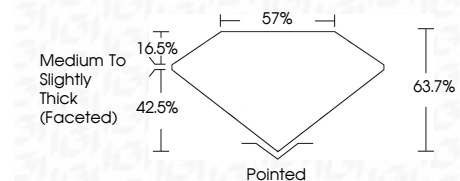

ELECTRONIC COPY

743558235
Report verification at igi.org

April 8, 2026
IGI Report Number **743558235**
Description **NATURAL DIAMOND**
Shape and Cutting Style **PEAR BRILLIANT**
Measurements **12.33 X 7.27 X 4.63 MM**

GRADING RESULTS

Carat Weight **2.51 CARATS**
Color Grade **I**
Clarity Grade **I1**
Cut Grade **VERY GOOD**

ADDITIONAL GRADING INFORMATION

Polish **EXCELLENT**
Symmetry **EXCELLENT**
Fluorescence **NONE**
Inscription(s) **IGI 743558235**

IGI

April 8, 2026
IGI Report No. 743558235
PEAR BRILLIANT
12.33 X 7.27 X 4.63 MM
2.51 CARATS
I
I1
VERY GOOD
63.7%
57%
Medium To Slightly Thick (Faceted)
Pointed
EXCELLENT
EXCELLENT
NONE
IGI 743558235

DIAMOND REPORT

April 8, 2026
IGI Report Number **743558235**
Description **NATURAL DIAMOND**
Shape and Cutting Style **PEAR BRILLIANT**
Measurements **12.33 X 7.27 X 4.63 MM**

GRADING RESULTS

Carat Weight **2.51 CARATS**
Color Grade **I**
Clarity Grade **I1**
Cut Grade **VERY GOOD**