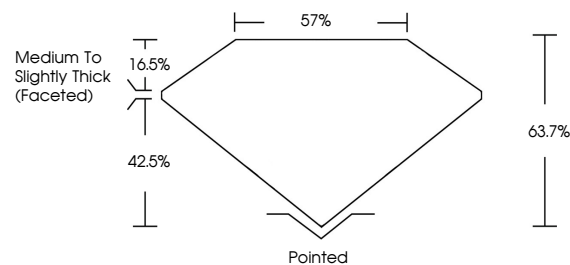

GRADING RESULTS

Carat Weight **2.51 CARATS**
Color Grade **I**
Clarity Grade **I1**
Cut Grade **VERY GOOD**

ADDITIONAL GRADING INFORMATION

Polish **EXCELLENT**
Symmetry **EXCELLENT**
Fluorescence **NONE**
Inscription(s) **IGI 743558235**

IGI

April 8, 2026
IGI Report No. 743558235
PEAR BRILLIANT
12.33 X 7.27 X 4.63 MM
2.51 CARATS
I
I1
VERY GOOD
63.7%
57%
Medium To Slightly Thick (Faceted)
Pointed
EXCELLENT
EXCELLENT
NONE
IGI 743558235

DIAMOND REPORT

April 8, 2026
IGI Report Number **743558235**
Description **NATURAL DIAMOND**
Shape and Cutting Style **PEAR BRILLIANT**
Measurements **12.33 X 7.27 X 4.63 MM**

GRADING RESULTS

Carat Weight **2.51 CARATS**
Color Grade **I**
Clarity Grade **I1**
Cut Grade **VERY GOOD**

ADDITIONAL GRADING INFORMATION

Polish **EXCELLENT**
Symmetry **EXCELLENT**
Fluorescence **NONE**
Inscription(s) **IGI 743558235**

PROPORTIONS

Sample Image Used

CLARITY CHARACTERISTICS

KEY TO SYMBOLS

Red symbols indicate internal characteristics.
Green symbols indicate external characteristics.