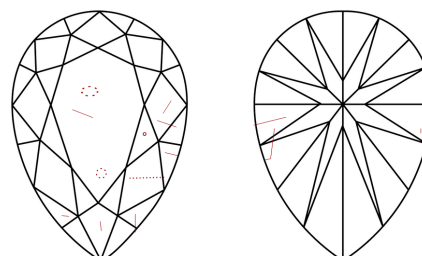

ELECTRONIC COPY

743558241
Report verification at igi.org

April 9, 2026
IGI Report Number **743558241**
Description **NATURAL DIAMOND**
Shape and Cutting Style **PEAR BRILLIANT**
Measurements **11.94 X 7.38 X 4.57 MM**

DIAMOND REPORT

April 9, 2026
IGI Report Number **743558241**
Description **NATURAL DIAMOND**
Shape and Cutting Style **PEAR BRILLIANT**
Measurements **11.94 X 7.38 X 4.57 MM**

GRADING RESULTS

Carat Weight **2.51 CARATS**
Color Grade **J**
Clarity Grade **SI 2**
Cut Grade **VERY GOOD**

ADDITIONAL GRADING INFORMATION

Polish **EXCELLENT**
Symmetry **EXCELLENT**
Fluorescence **NONE**
Inscription(s) **(IGI) 743558241**

PROPORTIONS

Sample Image Used

CLARITY CHARACTERISTICS

KEY TO SYMBOLS

Red symbols indicate internal characteristics.
Green symbols indicate external characteristics.

COLOR

D - F	G - J	K - M	N - R	S - Z	FANCY
Colorless	Near Colorless	Slightly Tinted	Very Light Color	Light Color	

CLARITY

FL	IF	VVS ¹⁻²	VS ¹⁻²	SI ¹⁻²	I ¹⁻³
Flawless	Internally Flawless	Very Very Slightly Included	Very Slightly Included	Slightly Included	Included