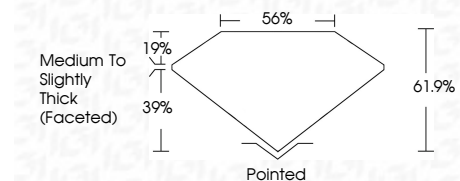

ELECTRONIC COPY

743558241
Report verification at igi.org

April 9, 2026
IGI Report Number **743558241**
Description **NATURAL DIAMOND**
Shape and Cutting Style **PEAR BRILLIANT**
Measurements **11.94 X 7.38 X 4.57 MM**

GRADING RESULTS

Carat Weight **2.51 CARATS**
Color Grade **J**
Clarity Grade **SI 2**
Cut Grade **VERY GOOD**

ADDITIONAL GRADING INFORMATION

Polish **EXCELLENT**
Symmetry **EXCELLENT**
Fluorescence **NONE**
Inscription(s) **(IGI) 743558241**

IGI

April 9, 2026
IGI Report No 743558241
PEAR BRILLIANT
11.94 X 7.38 X 4.57 MM
2.51 CARATS
J
SI 2
VERY GOOD
61.9%
56%
Medium To Slightly Thick (Faceted)
Pointed
EXCELLENT
EXCELLENT
NONE
(IGI) 743558241

DIAMOND REPORT

April 9, 2026
IGI Report Number **743558241**
Description **NATURAL DIAMOND**
Shape and Cutting Style **PEAR BRILLIANT**
Measurements **11.94 X 7.38 X 4.57 MM**

GRADING RESULTS

Carat Weight **2.51 CARATS**
Color Grade **J**
Clarity Grade **SI 2**
Cut Grade **VERY GOOD**