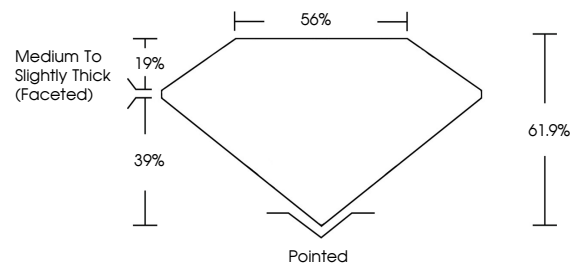

GRADING RESULTS

Carat Weight **2.51 CARATS**
Color Grade **J**
Clarity Grade **SI 2**
Cut Grade **VERY GOOD**

ADDITIONAL GRADING INFORMATION

Polish **EXCELLENT**
Symmetry **EXCELLENT**
Fluorescence **NONE**
Inscription(s) **(IGI) 743558241**

IGI

April 9, 2026
IGI Report No 743558241
PEAR BRILLIANT
11.94 X 7.38 X 4.57 MM
2.51 CARATS
J
SI 2
VERY GOOD
61.9%
56%
Medium To Slightly Thick (Faceted)
Pointed
EXCELLENT
EXCELLENT
NONE
(IGI) 743558241

DIAMOND REPORT

April 9, 2026
IGI Report Number **743558241**
Description **NATURAL DIAMOND**
Shape and Cutting Style **PEAR BRILLIANT**
Measurements **11.94 X 7.38 X 4.57 MM**

GRADING RESULTS

Carat Weight **2.51 CARATS**
Color Grade **J**
Clarity Grade **SI 2**
Cut Grade **VERY GOOD**

ADDITIONAL GRADING INFORMATION

Polish **EXCELLENT**
Symmetry **EXCELLENT**
Fluorescence **NONE**
Inscription(s) **(IGI) 743558241**

PROPORTIONS

Sample Image Used

CLARITY CHARACTERISTICS

KEY TO SYMBOLS

Red symbols indicate internal characteristics.
Green symbols indicate external characteristics.