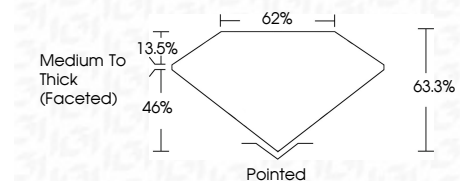

**ELECTRONIC COPY**

743558245  
Report verification at [igi.org](http://igi.org)

April 8, 2026  
IGI Report Number **743558245**  
Description **NATURAL DIAMOND**  
Shape and Cutting Style **PEAR BRILLIANT**  
Measurements **12.46 X 7.92 X 5.01 MM**

**GRADING RESULTS**

Carat Weight **2.81 CARATS**  
Color Grade **G**  
Clarity Grade **I1**  
Cut Grade **VERY GOOD**

Sample Image Used

**ADDITIONAL GRADING INFORMATION**

Polish **EXCELLENT**  
Symmetry **EXCELLENT**  
Fluorescence **NONE**  
Inscription(s) **(IGI) 743558245**

**IGI**

April 8, 2026  
IGI Report No 743558245  
**PEAR BRILLIANT**  
12.46 X 7.92 X 5.01 MM  
2.81 CARATS  
G  
I1  
VERY GOOD  
63.3%  
46%  
62%  
Medium To Thick (Faceted)  
Pointed  
EXCELLENT  
EXCELLENT  
NONE  
(IGI) 743558245

Carat Weight **2.81 CARATS**  
Color Grade **G**  
Clarity Grade **I1**  
Cut Grade **VERY GOOD**

**ADDITIONAL GRADING INFORMATION**

Polish **EXCELLENT**  
Symmetry **EXCELLENT**  
Fluorescence **NONE**  
Inscription(s) **(IGI) 743558245**