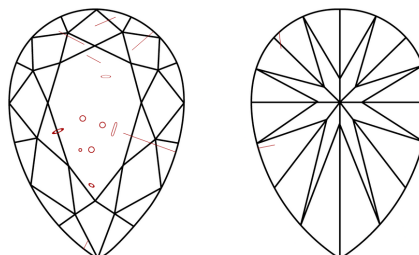

**IGI**

April 8, 2026  
IGI Report No 743558245  
**PEAR BRILLIANT**  
12.46 X 7.92 X 5.01 MM  
2.81 CARATS  
G  
I1  
VERY GOOD  
63.3%  
46%  
62%  
Medium To Thick (Faceted)  
Pointed  
EXCELLENT  
EXCELLENT  
NONE  
(IGI) 743558245

**DIAMOND REPORT**

April 8, 2026  
IGI Report Number **743558245**  
Description **NATURAL DIAMOND**  
Shape and Cutting Style **PEAR BRILLIANT**  
Measurements **12.46 X 7.92 X 5.01 MM**

**GRADING RESULTS**

Carat Weight **2.81 CARATS**  
Color Grade **G**  
Clarity Grade **I1**  
Cut Grade **VERY GOOD**

**ADDITIONAL GRADING INFORMATION**

Polish **EXCELLENT**  
Symmetry **EXCELLENT**  
Fluorescence **NONE**  
Inscription(s) **(IGI) 743558245**

**PROPORTIONS**

**CLARITY CHARACTERISTICS**

**KEY TO SYMBOLS**

Red symbols indicate internal characteristics.  
Green symbols indicate external characteristics.

**COLOR**

| D - F     | G - J          | K - M           | N - R            | S - Z       | FANCY |
|-----------|----------------|-----------------|------------------|-------------|-------|
| Colorless | Near Colorless | Slightly Tinted | Very Light Color | Light Color |       |