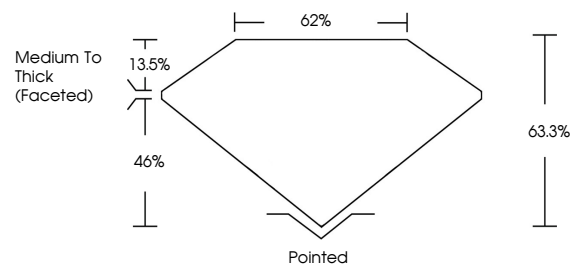

PROPORTIONS