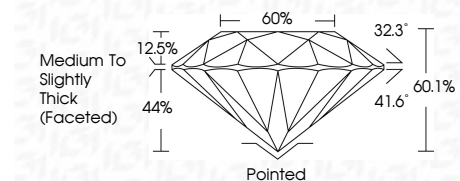

**ELECTRONIC COPY**

743558265  
Report verification at [igi.org](http://igi.org)

April 20, 2026  
IGI Report Number **743558265**  
Description **NATURAL DIAMOND**  
Shape and Cutting Style **ROUND BRILLIANT**  
Measurements **8.18 - 8.23 X 4.93 MM**

**GRADING RESULTS**

Carat Weight **2.02 CARATS**  
Color Grade **I**  
Clarity Grade **I1**  
Cut Grade **EXCELLENT**

**ADDITIONAL GRADING INFORMATION**

Polish **EXCELLENT**  
Symmetry **EXCELLENT**  
Fluorescence **NONE**  
Inscription(s) **IGI 743558265**

**DIAMOND REPORT**

April 20, 2026  
IGI Report Number **743558265**  
Description **NATURAL DIAMOND**  
Shape and Cutting Style **ROUND BRILLIANT**  
Measurements **8.18 - 8.23 X 4.93 MM**

**GRADING RESULTS**

Carat Weight **2.02 CARATS**  
Color Grade **I**  
Clarity Grade **I1**  
Cut Grade **EXCELLENT**

**ADDITIONAL GRADING INFORMATION**

Polish **EXCELLENT**  
Symmetry **EXCELLENT**  
Fluorescence **NONE**  
Inscription(s) **IGI 743558265**