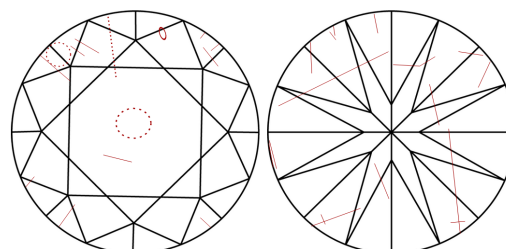

**DIAMOND REPORT**

April 20, 2026  
IGI Report Number **743558265**  
Description **NATURAL DIAMOND**  
Shape and Cutting Style **ROUND BRILLIANT**  
Measurements **8.18 - 8.23 X 4.93 MM**

**GRADING RESULTS**

Carat Weight **2.02 CARATS**  
Color Grade **I**  
Clarity Grade **I1**  
Cut Grade **EXCELLENT**

**ADDITIONAL GRADING INFORMATION**

Polish **EXCELLENT**  
Symmetry **EXCELLENT**  
Fluorescence **NONE**  
Inscription(s) **IGI 743558265**

**PROPORTIONS**

Sample Image Used

**CLARITY CHARACTERISTICS**

**KEY TO SYMBOLS**

Red symbols indicate internal characteristics.  
Green symbols indicate external characteristics.

**COLOR**

| D - F     | G - J          | K - M           | N - R            | S - Z       | FANCY |
|-----------|----------------|-----------------|------------------|-------------|-------|
| Colorless | Near Colorless | Slightly Tinted | Very Light Color | Light Color |       |