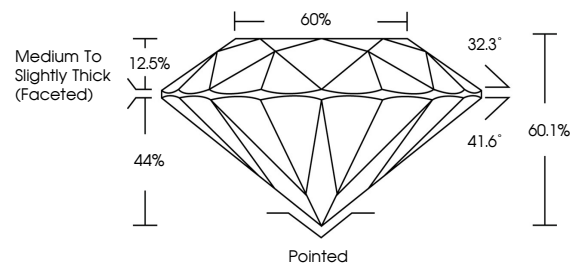

**GRADING RESULTS**

Carat Weight **2.02 CARATS**  
Color Grade **I**  
Clarity Grade **I1**  
Cut Grade **EXCELLENT**

**ADDITIONAL GRADING INFORMATION**

Polish **EXCELLENT**  
Symmetry **EXCELLENT**  
Fluorescence **NONE**  
Inscription(s) **IGI 743558265**

**DIAMOND REPORT**

April 20, 2026  
IGI Report Number **743558265**  
Description **NATURAL DIAMOND**  
Shape and Cutting Style **ROUND BRILLIANT**  
Measurements **8.18 - 8.23 X 4.93 MM**

**GRADING RESULTS**

Carat Weight **2.02 CARATS**  
Color Grade **I**  
Clarity Grade **I1**  
Cut Grade **EXCELLENT**

**ADDITIONAL GRADING INFORMATION**

Polish **EXCELLENT**  
Symmetry **EXCELLENT**  
Fluorescence **NONE**  
Inscription(s) **IGI 743558265**

**PROPORTIONS**

Sample Image Used

**CLARITY CHARACTERISTICS**

**KEY TO SYMBOLS**

Red symbols indicate internal characteristics.  
Green symbols indicate external characteristics.

**COLOR**

| D - F     | G - J          | K - M           | N - R            | S - Z       | FANCY |
|-----------|----------------|-----------------|------------------|-------------|-------|
| Colorless | Near Colorless | Slightly Tinted | Very Light Color | Light Color |       |