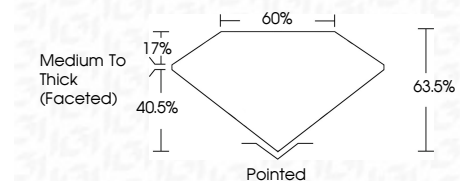

ELECTRONIC COPY

743558275
Report verification at igi.org

April 29, 2026
IGI Report Number **743558275**
Description **NATURAL DIAMOND**
Shape and Cutting Style **PEAR BRILLIANT**
Measurements **10.24 X 6.47 X 4.11 MM**

GRADING RESULTS
Carat Weight **1.70 CARAT**
Color Grade **I**
Clarity Grade **I1**
Cut Grade **VERY GOOD**

ADDITIONAL GRADING INFORMATION
Polish **EXCELLENT**
Symmetry **EXCELLENT**
Fluorescence **NONE**
Inscription(s) **(IGI) 743558275**

April 29, 2026
IGI Report No 743558275
PEAR BRILLIANT
10.24 X 6.47 X 4.11 MM
1.70 CARAT
I1
VERY GOOD
63.5%
60%
Medium To Thick (Faceted)
Pointed
EXCELLENT
EXCELLENT
NONE
(IGI) 743558275

DIAMOND REPORT

April 29, 2026
IGI Report Number **743558275**
Description **NATURAL DIAMOND**
Shape and Cutting Style **PEAR BRILLIANT**
Measurements **10.24 X 6.47 X 4.11 MM**