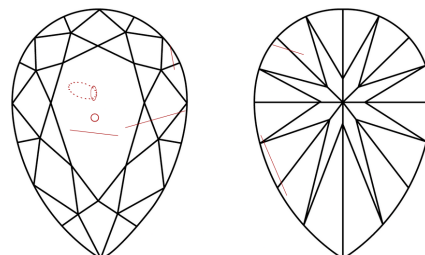

ELECTRONIC COPY

743558275
Report verification at igi.org

April 29, 2026
IGI Report Number **743558275**
Description **NATURAL DIAMOND**
Shape and Cutting Style **PEAR BRILLIANT**
Measurements **10.24 X 6.47 X 4.11 MM**

April 29, 2026
IGI Report No 743558275
PEAR BRILLIANT
10.24 X 6.47 X 4.11 MM
1.70 CARAT
I1
VERY GOOD
63.5%
60%
Medium To Thick (Faceted)
Pointed
EXCELLENT
EXCELLENT
NONE
(IGI) 743558275

DIAMOND REPORT

April 29, 2026
IGI Report Number **743558275**
Description **NATURAL DIAMOND**
Shape and Cutting Style **PEAR BRILLIANT**
Measurements **10.24 X 6.47 X 4.11 MM**

GRADING RESULTS
Carat Weight **1.70 CARAT**
Color Grade **I**
Clarity Grade **I1**
Cut Grade **VERY GOOD**

ADDITIONAL GRADING INFORMATION
Polish **EXCELLENT**
Symmetry **EXCELLENT**
Fluorescence **NONE**
Inscription(s) **(IGI) 743558275**

PROPORTIONS

Sample Image Used

CLARITY CHARACTERISTICS

KEY TO SYMBOLS

Red symbols indicate internal characteristics.
Green symbols indicate external characteristics.

COLOR

D - F	G - J	K - M	N - R	S - Z	FANCY
Colorless	Near Colorless	Slightly Tinted	Very Light Color	Light Color	