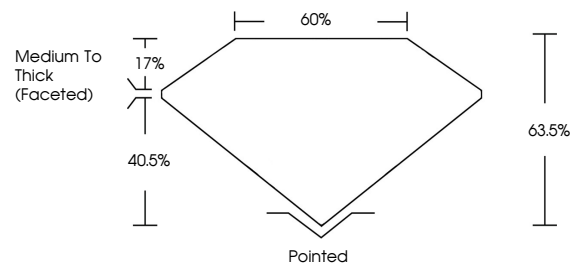

GRADING RESULTS
Carat Weight **1.70 CARAT**
Color Grade **I**
Clarity Grade **I1**
Cut Grade **VERY GOOD**

ADDITIONAL GRADING INFORMATION
Polish **EXCELLENT**
Symmetry **EXCELLENT**
Fluorescence **NONE**
Inscription(s) **(IGI) 743558275**

April 29, 2026
IGI Report No 743558275
PEAR BRILLIANT
10.24 X 6.47 X 4.11 MM
1.70 CARAT
I1
VERY GOOD
63.5%
60%
Medium To Thick (Faceted)
Pointed
EXCELLENT
EXCELLENT
NONE
(IGI) 743558275

DIAMOND REPORT

April 29, 2026
IGI Report Number **743558275**
Description **NATURAL DIAMOND**
Shape and Cutting Style **PEAR BRILLIANT**
Measurements **10.24 X 6.47 X 4.11 MM**

PROPORTIONS

Sample Image Used

CLARITY CHARACTERISTICS

KEY TO SYMBOLS

Red symbols indicate internal characteristics.
Green symbols indicate external characteristics.

COLOR

D - F	G - J	K - M	N - R	S - Z	FANCY
Colorless	Near Colorless	Slightly Tinted	Very Light Color	Light Color	