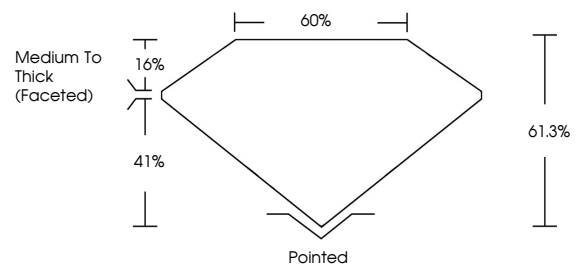

GRADING RESULTS

Carat Weight **2.51 CARATS**
Color Grade **I**
Clarity Grade **SI 2**
Cut Grade **VERY GOOD**

ADDITIONAL GRADING INFORMATION

Polish **EXCELLENT**
Symmetry **EXCELLENT**
Fluorescence **NONE**
Inscription(s) **(IGI) 743558331**

IGI

May 8, 2026
IGI Report No 743558331
PEAR BRILLIANT
11.82 X 7.50 X 4.60 MM
2.51 CARATS
I
SI 2
VERY GOOD
61.3%
60%
Medium To Thick (Faceted)
Pointed
EXCELLENT
EXCELLENT
NONE
(IGI) 743558331

DIAMOND REPORT

May 8, 2026
IGI Report Number **743558331**
Description **NATURAL DIAMOND**
Shape and Cutting Style **PEAR BRILLIANT**
Measurements **11.82 X 7.50 X 4.60 MM**

GRADING RESULTS

Carat Weight **2.51 CARATS**
Color Grade **I**
Clarity Grade **SI 2**
Cut Grade **VERY GOOD**

ADDITIONAL GRADING INFORMATION

Polish **EXCELLENT**
Symmetry **EXCELLENT**
Fluorescence **NONE**
Inscription(s) **(IGI) 743558331**

PROPORTIONS

CLARITY CHARACTERISTICS

KEY TO SYMBOLS

Red symbols indicate internal characteristics.
Green symbols indicate external characteristics.