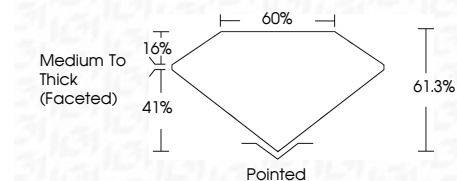

ELECTRONIC COPY

743558331
Report verification at igi.org

May 8, 2026
IGI Report Number **743558331**
Description **NATURAL DIAMOND**
Shape and Cutting Style **PEAR BRILLIANT**
Measurements **11.82 X 7.50 X 4.60 MM**

GRADING RESULTS

Carat Weight **2.51 CARATS**
Color Grade **I**
Clarity Grade **SI 2**
Cut Grade **VERY GOOD**

ADDITIONAL GRADING INFORMATION

Polish **EXCELLENT**
Symmetry **EXCELLENT**
Fluorescence **NONE**
Inscription(s) **(IGI) 743558331**

IGI

May 8, 2026
IGI Report No 743558331
PEAR BRILLIANT
11.82 X 7.50 X 4.60 MM
2.51 CARATS
I
SI 2
VERY GOOD
61.3%
60%
Medium To Thick (Faceted)
Pointed
EXCELLENT
EXCELLENT
NONE
(IGI) 743558331

DIAMOND REPORT

May 8, 2026
IGI Report Number **743558331**
Description **NATURAL DIAMOND**
Shape and Cutting Style **PEAR BRILLIANT**
Measurements **11.82 X 7.50 X 4.60 MM**

GRADING RESULTS

Carat Weight **2.51 CARATS**
Color Grade **I**
Clarity Grade **SI 2**
Cut Grade **VERY GOOD**