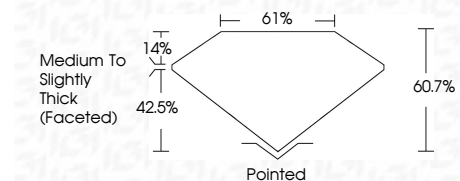

ELECTRONIC COPY

743558371
Report verification at igi.org

May 13, 2026
IGI Report Number **743558371**
Description **NATURAL DIAMOND**
Shape and Cutting Style **PEAR BRILLIANT**
Measurements **11.67 X 6.97 X 4.23 MM**

GRADING RESULTS

Carat Weight **2.02 CARATS**
Color Grade **H**
Clarity Grade **I 1**
Cut Grade **EXCELLENT**

ADDITIONAL GRADING INFORMATION

Polish **EXCELLENT**
Symmetry **EXCELLENT**
Fluorescence **NONE**
Inscription(s) **IGI 743558371**

IGI

May 13, 2026
IGI Report No 743558371
PEAR BRILLIANT
11.67 X 6.97 X 4.23 MM
2.02 CARATS
H
I 1
EXCELLENT
60.7%
61%
Medium To Slightly Thick (Faceted)
Pointed
EXCELLENT
EXCELLENT
NONE
IGI 743558371

DIAMOND REPORT

May 13, 2026
IGI Report Number **743558371**
Description **NATURAL DIAMOND**
Shape and Cutting Style **PEAR BRILLIANT**
Measurements **11.67 X 6.97 X 4.23 MM**

GRADING RESULTS

Carat Weight **2.02 CARATS**
Color Grade **H**
Clarity Grade **I 1**
Cut Grade **EXCELLENT**