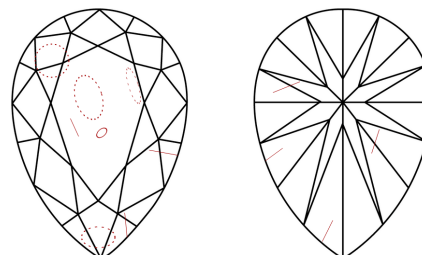

ELECTRONIC COPY

743558371
Report verification at igi.org

May 13, 2026
IGI Report Number **743558371**
Description **NATURAL DIAMOND**
Shape and Cutting Style **PEAR BRILLIANT**
Measurements **11.67 X 6.97 X 4.23 MM**

May 13, 2026
IGI Report Number **743558371**
Description **NATURAL DIAMOND**
Shape and Cutting Style **PEAR BRILLIANT**
Measurements **11.67 X 6.97 X 4.23 MM**

GRADING RESULTS

Carat Weight **2.02 CARATS**
Color Grade **H**
Clarity Grade **I 1**
Cut Grade **EXCELLENT**

ADDITIONAL GRADING INFORMATION

Polish **EXCELLENT**
Symmetry **EXCELLENT**
Fluorescence **NONE**
Inscription(s) **IGI 743558371**

PROPORTIONS

Sample Image Used

CLARITY CHARACTERISTICS

KEY TO SYMBOLS

Red symbols indicate internal characteristics.
Green symbols indicate external characteristics.

COLOR

D - F	G - J	K - M	N - R	S - Z	FANCY
Colorless	Near Colorless	Slightly Tinted	Very Light Color	Light Color	

CLARITY

FL	IF	VVS ¹⁻²	VS ¹⁻²	SI ¹⁻²	I ¹⁻³
Flawless	Internally Flawless	Very Very Slightly Included	Very Slightly Included	Slightly Included	Included