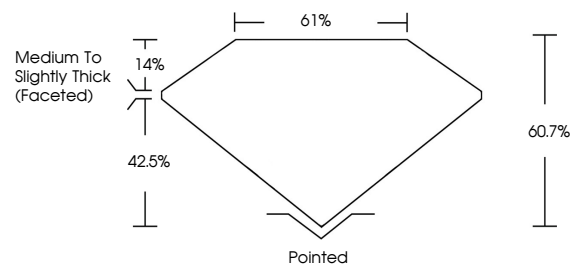

GRADING RESULTS

Carat Weight **2.02 CARATS**
Color Grade **H**
Clarity Grade **I 1**
Cut Grade **EXCELLENT**

ADDITIONAL GRADING INFORMATION

Polish **EXCELLENT**
Symmetry **EXCELLENT**
Fluorescence **NONE**
Inscription(s) **IGI 743558371**

IGI

May 13, 2026
IGI Report No 743558371
PEAR BRILLIANT
11.67 X 6.97 X 4.23 MM
2.02 CARATS
H
I 1
EXCELLENT
60.7%
61%
Medium To Slightly Thick (Faceted)
Pointed
EXCELLENT
EXCELLENT
NONE
IGI 743558371

DIAMOND REPORT

May 13, 2026
IGI Report Number **743558371**
Description **NATURAL DIAMOND**
Shape and Cutting Style **PEAR BRILLIANT**
Measurements **11.67 X 6.97 X 4.23 MM**

GRADING RESULTS

Carat Weight **2.02 CARATS**
Color Grade **H**
Clarity Grade **I 1**
Cut Grade **EXCELLENT**

ADDITIONAL GRADING INFORMATION

Polish **EXCELLENT**
Symmetry **EXCELLENT**
Fluorescence **NONE**
Inscription(s) **IGI 743558371**

PROPORTIONS

Sample Image Used

CLARITY CHARACTERISTICS

KEY TO SYMBOLS

Red symbols indicate internal characteristics.
Green symbols indicate external characteristics.