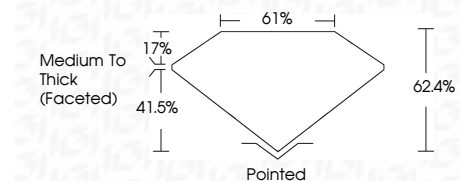

ELECTRONIC COPY

743558420
Report verification at igi.org

May 19, 2026
IGI Report Number **743558420**
Description **NATURAL DIAMOND**
Shape and Cutting Style **PEAR BRILLIANT**
Measurements **13.80 X 8.67 X 5.41 MM**

GRADING RESULTS

Carat Weight **4.02 CARATS**
Color Grade **J**
Clarity Grade **SI 2**
Cut Grade **VERY GOOD**

ADDITIONAL GRADING INFORMATION

Polish **EXCELLENT**
Symmetry **EXCELLENT**
Fluorescence **SLIGHT**
Inscription(s) **IGI 743558420**

IGI

May 19, 2026
IGI Report No 743558420
PEAR BRILLIANT
13.80 X 8.67 X 5.41 MM
4.02 CARATS
J
SI 2
VERY GOOD
62.4%
61%
Medium To Thick (Faceted)
Pointed
EXCELLENT
EXCELLENT
SLIGHT
IGI 743558420

DIAMOND REPORT

May 19, 2026
IGI Report Number **743558420**
Description **NATURAL DIAMOND**
Shape and Cutting Style **PEAR BRILLIANT**
Measurements **13.80 X 8.67 X 5.41 MM**

GRADING RESULTS

Carat Weight **4.02 CARATS**
Color Grade **J**
Clarity Grade **SI 2**
Cut Grade **VERY GOOD**