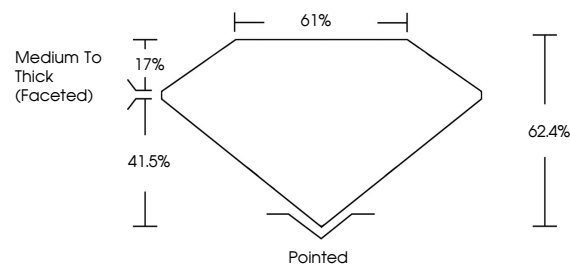

GRADING RESULTS

Carat Weight **4.02 CARATS**
Color Grade **J**
Clarity Grade **SI 2**
Cut Grade **VERY GOOD**

ADDITIONAL GRADING INFORMATION

Polish **EXCELLENT**
Symmetry **EXCELLENT**
Fluorescence **SLIGHT**
Inscription(s) **IGI 743558420**

IGI

May 19, 2026
IGI Report No 743558420
PEAR BRILLIANT
13.80 X 8.67 X 5.41 MM
4.02 CARATS
J
SI 2
VERY GOOD
62.4%
61%
Medium To Thick (Faceted)
Pointed
EXCELLENT
EXCELLENT
SLIGHT
IGI 743558420

DIAMOND REPORT

May 19, 2026
IGI Report Number **743558420**
Description **NATURAL DIAMOND**
Shape and Cutting Style **PEAR BRILLIANT**
Measurements **13.80 X 8.67 X 5.41 MM**

GRADING RESULTS

Carat Weight **4.02 CARATS**
Color Grade **J**
Clarity Grade **SI 2**
Cut Grade **VERY GOOD**

ADDITIONAL GRADING INFORMATION

Polish **EXCELLENT**
Symmetry **EXCELLENT**
Fluorescence **SLIGHT**
Inscription(s) **IGI 743558420**

PROPORTIONS

Sample Image Used

CLARITY CHARACTERISTICS

KEY TO SYMBOLS

Red symbols indicate internal characteristics.
Green symbols indicate external characteristics.