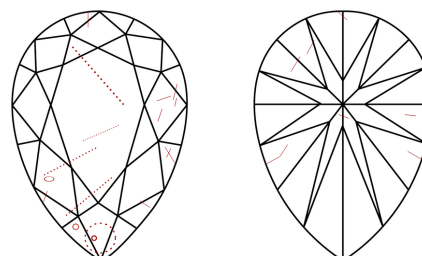

IGI

May 19, 2026
IGI Report No 743558420
PEAR BRILLIANT
13.80 X 8.67 X 5.41 MM
4.02 CARATS
J
SI 2
VERY GOOD
62.4%
61%
Medium To Thick (Faceted)
Pointed
EXCELLENT
EXCELLENT
SLIGHT
IGI 743558420

DIAMOND REPORT

May 19, 2026
IGI Report Number **743558420**
Description **NATURAL DIAMOND**
Shape and Cutting Style **PEAR BRILLIANT**
Measurements **13.80 X 8.67 X 5.41 MM**

GRADING RESULTS

Carat Weight **4.02 CARATS**
Color Grade **J**
Clarity Grade **SI 2**
Cut Grade **VERY GOOD**

ADDITIONAL GRADING INFORMATION

Polish **EXCELLENT**
Symmetry **EXCELLENT**
Fluorescence **SLIGHT**
Inscription(s) **IGI 743558420**

PROPORTIONS

Sample Image Used

CLARITY CHARACTERISTICS

KEY TO SYMBOLS

Red symbols indicate internal characteristics.
Green symbols indicate external characteristics.

COLOR

D - F	G - J	K - M	N - R	S - Z	FANCY
Colorless	Near Colorless	Slightly Tinted	Very Light Color	Light Color	

CLARITY

FL	IF	VVS ¹⁻²	VS ¹⁻²	SI ¹⁻²	I ¹⁻³
Flawless	Internally Flawless	Very Very Slightly Included	Very Slightly Included	Slightly Included	Included