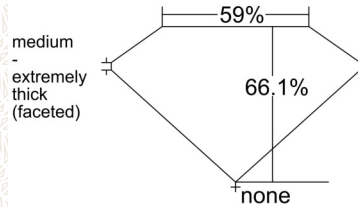

GIA NATURAL COLORED DIAMOND REPORT

January 16, 2026  
 Report Type ..... Grading Report  
 GIA Report Number ..... 7541296631  
 Shape and Cutting Style ..... Oval Modified Brilliant  
 Measurements ..... 9.99 x 6.91 x 4.57 mm

Carat Weight ..... 2.50 carat  
 Color Grade ..... Fancy Light Brownish Yellow  
 Color Origin ..... Natural  
 Color Distribution ..... Even  
 Clarity Grade ..... VS1  
 Proportions:

Profile not to actual proportions

CLARITY CHARACTERISTICS

KEY TO SYMBOLS\*

- Crystal
- △ Natural
- ~ Feather
- ∖ Needle
- ∩ Indented Natural

\* Red symbols denote internal characteristics (inclusions). Green or black symbols denote external characteristics (blemishes). Diagram is an approximate representation of the diamond, and symbols shown indicate type, position, and approximate size of clarity characteristics. All clarity characteristics may not be shown. Details of finish are not shown.