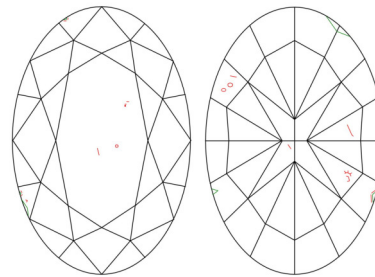

Carat Weight ..... 2.50 carat  
 Color Grade ..... Fancy Light Brownish Yellow  
 Color Origin ..... Natural  
 Color Distribution ..... Even  
 Clarity Grade ..... VS1  
 Proportions:

Profile not to actual proportions

GIA COLORED DIAMOND SCALE

Illustration of GIA fancy color grade interrelationships

GIA CLARITY SCALE

FLAWLESS
INTERNALLY FLAWLESS
VVS <sub>1</sub>
VVS <sub>2</sub>
VS <sub>1</sub>
VS <sub>2</sub>
SI <sub>1</sub>
SI <sub>2</sub>
I <sub>1</sub>
I <sub>2</sub>
I <sub>3</sub>

CLARITY CHARACTERISTICS

KEY TO SYMBOLS\*

- Crystal
- △ Natural
- ~ Feather
- ∖ Needle
- ∩ Indented Natural

\* Red symbols denote internal characteristics (inclusions). Green or black symbols denote external characteristics (blemishes). Diagram is an approximate representation of the diamond, and symbols shown indicate type, position, and approximate size of clarity characteristics. All clarity characteristics may not be shown. Details of finish are not shown.