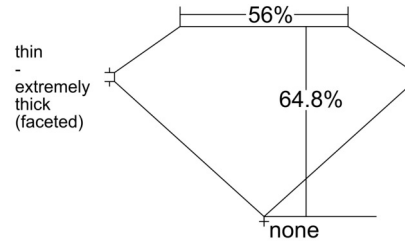

GIA NATURAL DIAMOND GRADING REPORT

March 25, 2026  
 GIA Report Number ..... 7548868842  
 Shape and Cutting Style ..... Pear Brilliant  
 Measurements ..... 9.73 x 6.22 x 4.03 mm

GRADING RESULTS

Carat Weight ..... 1.51 carat  
 Color Grade ..... D  
 Clarity Grade ..... SI1

ADDITIONAL GRADING INFORMATION

Polish ..... Excellent  
 Symmetry ..... Very Good  
 Fluorescence ..... None  
 Inscription(s): GIA 7548868842  
**Comments:** Pinpoints are not shown.

PROPORTIONS

Profile not to actual proportions

CLARITY CHARACTERISTICS

KEY TO SYMBOLS\*

- Crystal
- ~ Feather
- ∖ Needle
- ∧ Natural

\* Red symbols denote internal characteristics (inclusions). Green or black symbols denote external characteristics (blemishes). Diagram is an approximate representation of the diamond, and symbols shown indicate type, position, and approximate size of clarity characteristics. All clarity characteristics may not be shown. Details of finish are not shown.