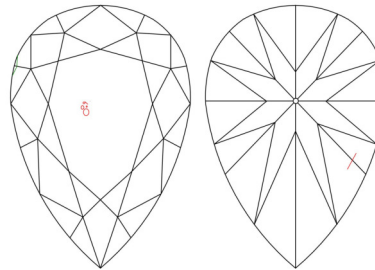

GIA NATURAL DIAMOND GRADING REPORT

March 25, 2026  
 GIA Report Number ..... 7548868842  
 Shape and Cutting Style ..... Pear Brilliant  
 Measurements ..... 9.73 x 6.22 x 4.03 mm

GRADING RESULTS

Carat Weight ..... 1.51 carat  
 Color Grade ..... D  
 Clarity Grade ..... SI1

ADDITIONAL GRADING INFORMATION

Polish ..... Excellent  
 Symmetry ..... Very Good  
 Fluorescence ..... None  
 Inscription(s): GIA 7548868842  
**Comments:** Pinpoints are not shown.

PROPORTIONS

Profile not to actual proportions

CLARITY CHARACTERISTICS

KEY TO SYMBOLS\*

- Crystal
- ~ Feather
- ∖ Needle
- ∧ Natural

\* Red symbols denote internal characteristics (inclusions). Green or black symbols denote external characteristics (blemishes). Diagram is an approximate representation of the diamond, and symbols shown indicate type, position, and approximate size of clarity characteristics. All clarity characteristics may not be shown. Details of finish are not shown.