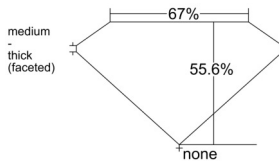

GIA®

FACSIMILE

GIA REPORT 7551194057

Verify this report at GIA.edu

GIA NATURAL DIAMOND DOSSIER®

May 06, 2026
GIA Report Number 7551194057
Shape and Cutting Style ..... Heart Brilliant
Measurements ..... 5.00 x 5.58 x 3.11 mm

GRADING RESULTS

Carat Weight ..... 0.51 carat
Color Grade ..... F
Clarity Grade SI1

ADDITIONAL GRADING INFORMATION

Polish ..... Excellent
Symmetry ..... Excellent
Fluorescence ..... None
Clarity Characteristics ..... Feather, Crystal
Inscription(s): GIA 7551194057

PROPORTIONS

Profile not to actual proportions

GRADING SCALES

GIA COLOR SCALE		GIA CLARITY SCALE			
COLORLESS	D	VERY VERY SLIGHTLY INCLUDED	FLAWLESS		
	E		INTERNALLY FLAWLESS		
	F		VVS₁		
	G		VVS₂		
	NEAR COLORLESS	H	VERY SLIGHTLY INCLUDED	VS₁	
		I		VS₂	
		FAINT	J	SLIGHTLY INCLUDED	SI₁
			K		SI₂
	L		INCLUDED		I₁
	M			I₂	
N	I₃				
VERTICALLY LIGHT	O				
	P				
	Q				
	R				
	S				
	T				
LIGHT	U				
	V				
	W				
	X				
	Y				
	Z