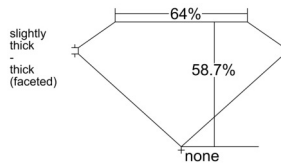

GIA®

FACSIMILE

GIA REPORT 7551285335

Verify this report at GIA.edu

GIA NATURAL DIAMOND DOSSIER®

May 19, 2026
GIA Report Number 7551285335
Shape and Cutting Style ..... Heart Brilliant
Measurements ..... 5.98 x 6.73 x 3.95 mm

GRADING RESULTS

Carat Weight ..... 0.90 carat
Color Grade ..... G
Clarity Grade SI2

ADDITIONAL GRADING INFORMATION

Polish ..... Excellent
Symmetry ..... Very Good
Fluorescence ..... None
Clarity Characteristics ..... Cloud, Feather
Inscription(s): GIA 7551285335

PROPORTIONS

Profile not to actual proportions

GRADING SCALES

GIA COLOR SCALE		GIA CLARITY SCALE			
COLORLESS	D	VERY VERY SLIGHTLY INCLUDED	FLAWLESS		
	E		INTERNALLY FLAWLESS		
	F	VERY SLIGHTLY INCLUDED	VVS₁		
	G		VVS₂		
	H		VS₁		
	NEAR COLORLESS	I	SLIGHTLY INCLUDED	VS₂	
		J		SI₁	
		FAINT	K	INCLUDED	SI₂
			L		I₁
			M		I₂
VERT LIGHT	N	LIGHT	I₃		
	O				
	P				
	Q				
	R