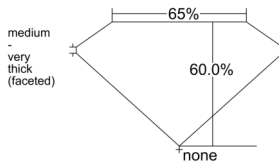

GIA®

FACSIMILE

GIA REPORT 7551319900

Verify this report at GIA.edu

GIA NATURAL DIAMOND DOSSIER®

May 21, 2026
GIA Report Number 7551319900
Shape and Cutting Style ..... Heart Brilliant
Measurements ..... 5.00 x 5.75 x 3.45 mm

GRADING RESULTS

Carat Weight ..... 0.59 carat
Color Grade ..... F
Clarity Grade VS1

ADDITIONAL GRADING INFORMATION

Polish ..... Excellent
Symmetry ..... Very Good
Fluorescence ..... None
Clarity Characteristics..... Crystal, Feather, Needle, Pinpoint
Inscription(s): GIA 7551319900

PROPORTIONS

Profile not to actual proportions

GRADING SCALES

GIA COLOR SCALE		GIA CLARITY SCALE			
COLORLESS	D	VERY VERY SLIGHTLY INCLUDED	FLAWLESS		
	E		INTERNALLY FLAWLESS		
	F	VERY SLIGHTLY INCLUDED	VS₁		
	G		VS₂		
	H		VS₁		
	NEAR COLORLESS	I	SLIGHTLY INCLUDED	SI₁	
		J		SI₂	
		FAINT	K	INCLUDED	I₁
			L		I₂
			M		I₃
VERT LIGHT	N				
	O				
	P				
	LIGHT	Q			
		R			
S					
T					
U					
V					
W					
X					
Y					
Z