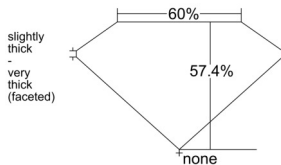

GIA®

FACSIMILE

GIA REPORT 7552300371

Verify this report at GIA.edu

GIA NATURAL DIAMOND DOSSIER®

May 22, 2026
GIA Report Number 7552300371
Shape and Cutting Style ..... Marquise Brilliant
Measurements ..... 9.53 x 4.24 x 2.43 mm

GRADING RESULTS

Carat Weight ..... 0.59 carat
Color Grade ..... D
Clarity Grade ..... Flawless

ADDITIONAL GRADING INFORMATION

Polish ..... Excellent
Symmetry ..... Excellent
Fluorescence ..... None
Clarity Characteristics ..... None
Inscription(s): GIA 7552300371

PROPORTIONS

Profile not to actual proportions

GRADING SCALES

GIA COLOR SCALE		GIA CLARITY SCALE			
COLORLESS	D	VERY SLIGHTLY INCLUDED	FLAWLESS		
	E		INTERNALLY FLAWLESS		
	F	SLIGHTLY INCLUDED	VVS₁		
	G		VVS₂		
	H		VS₁		
	NEAR COLORLESS	I	VERY SLIGHTLY INCLUDED	VS₂	
		J		SI₁	
		FAINT	K	SLIGHTLY INCLUDED	SI₂
			L		I₁
			M		I₂
VERT LIGHT	N	INCLUDED	I₃		
	O				
	P				
	Q				
	R				
LIGHT	S				
	T				
	U				
	V				
	W				
	X				
Y					
Z